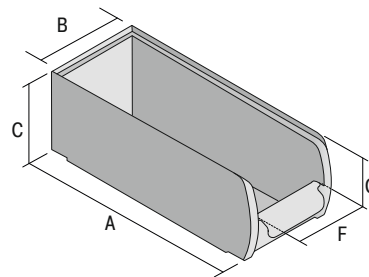

C-item bins CTB, with slide-down window

CTB31514 | Data sheet

Pos. Dimensions, Tolerances as specified in DIN 16901

Pos.	Dimensions, Tolerances as specified in DIN 16901	
A	Outside length top	300 mm
B	Outside width top	156 mm
C	Height	140 mm

Features	*Load capacity as specified in EN 13117
Proper weight	0.49 kg
*Stacking load	100 kg
*Load capacity	15 kg
Volume	4.1 Litres
Warranty	5 year BITO QUALITY
ESD	No
Temperature range	-20°C to +90°C
Food safety	✓
Material	PP
Stock item	✓
Pcs/pack	12
Colour	dove blue
Ref. no.	53-31315

Other colours / special colours on request

Dimensions, Tolerances as specified in DIN 16901	
Outside length top	300 mm
Outside width top	156 mm
Height	140 mm
Inside length top	250 mm
Inside width top	127 mm
Inside height	129 mm