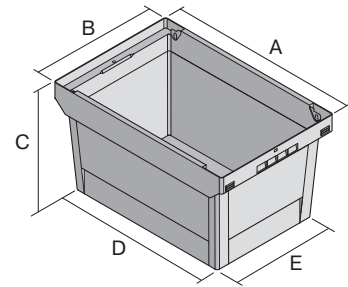

Multi-purpose containers MB, with short side pick opening

MB64324 | Data sheet

Pos. Dimensions, tolerances as specified in DIN 16901

Pos.	Dimensions, tolerances as specified in DIN 16901	
A	Outside length top	600 mm
B	Outside width top	400 mm
C	Height	323 mm
D	Base length outside	505 mm
E	Base width outside	335 mm
F	Width of view and pick opening	270 mm
G	Height of view and pick opening	158 mm

Product features	*Load capacity as specified in EN 13117
Weight	2.44 kg
*Load capacity	35 kg
Volume	58 litres
ESD	No
Food safety	-
Material	PP
Stock item	✓
Pcs/pack	1
colour	dove blue
Ref. no.	6-10803

Dimensions, tolerances as specified in DIN 16901	
Outside length top	600 mm
Outside width top	400 mm
Height	323 mm
Inside length top	540 mm
Inside width top	371 mm
Inside length base	498 mm
Inside width base	329 mm
Pick opening W x H	270 x 158 mm