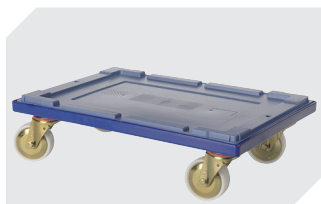

Multi-purpose containers MB, with short side pick opening

MB64324 | Data sheet

Pos. Dimensions, tolerances as specified in DIN 16901

Pos.	Dimensions, tolerances as specified in DIN 16901	
A	Outside length top	600 mm
B	Outside width top	400 mm
C	Height	323 mm
D	Base length outside	505 mm
E	Base width outside	335 mm
F	Width of view and pick opening	270 mm
G	Height of view and pick opening	158 mm

Product features	*Load capacity as specified in EN 13117
Weight	2.44 kg
*Load capacity	35 kg
Volume	58 litres
ESD	No
Food safety	-
Material	PP
Stock item	✓
Pcs/pack	1
colour	dove blue
Ref. no.	6-10803

Dimensions, tolerances as specified in DIN 16901	
Outside length top	600 mm
Outside width top	400 mm
Height	323 mm
Inside length top	540 mm
Inside width top	371 mm
Inside length base	498 mm
Inside width base	329 mm
Pick opening W x H	270 x 158 mm

Other colours / special colours on request

Information & Service
www.bitto.com

BITO
 STORAGE
 SYSTEMS

Multi-purpose containers MB, with short side pick opening **MB64324 | Accessories**

Transport dollies

for multi-purpose containers sized