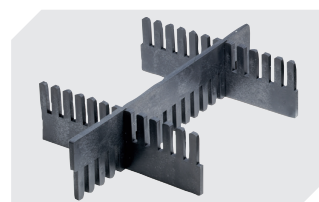

Information & Service
www.bitocom

BITO
 STORAGE
 SYSTEMS

Small parts containers KLT, with hinged two-part lid

KLTD64320 | Accessories

Locking systems BS
for small parts containers KLT
7-14434

Labels
W 210 x H 74 mm
43-14557

Transport dolly
polypropylene wheels
L 620 x W 420 mm
43-1491

Slot-in divider strips
Material thickness 5 mm
L 1150 x H 180 mm
7-15509

Security seals
for European size stacking containers
XL and small parts containers KLT
9-16271

Slot-in divider strips
Material thickness 5 mm
L 1150 x H 50 mm
43-18417

Slot-in divider strips
Material thickness 5 mm
L 1150 x H 80 mm
43-18418

Slot-in divider strips
Material thickness 10 mm
L 950 x H 55 mm
43-18419