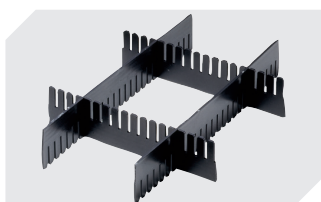

Information & Service
www.bitocom

BITO
 STORAGE
 SYSTEMS

Small parts containers KLT, with hinged two-part lid

KLTD64320 | Accessories

Locking systems BS
for small parts containers KLT
7-14434

Labels
W 210 x H 74 mm
43-14557

Transport dolly
polypropylene wheels
L 620 x W 420 mm
43-1491

Slot-in divider strips
Material thickness 5 mm
L 1150 x H 180 mm
7-15509

Security seals
for European size stacking containers
XL and small parts containers KLT
9-16271

Slot-in divider strips
Material thickness 5 mm
L 1150 x H 50 mm
43-18417

Slot-in divider strips
Material thickness 5 mm
L 1150 x H 80 mm
43-18418

Slot-in divider strips
Material thickness 10 mm
L 950 x H 55 mm
43-18419