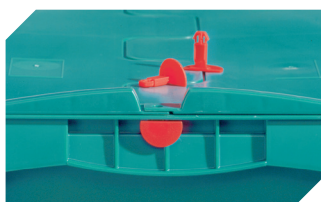

Information & Service
www.bitocom

BITO
 STORAGE
 SYSTEMS

Small parts containers KLT, with hinged two-part lid

KLTD64320 | Accessories

Locking systems BS
for small parts containers KLT
7-14434

Labels
W 210 x H 74 mm
43-14557

Transport dolly
polypropylene wheels
L 620 x W 420 mm
43-1491

Slot-in divider strips
Material thickness 5 mm
L 1150 x H 180 mm
7-15509

Security seals
for European size stacking containers
XL and small parts containers KLT
9-16271