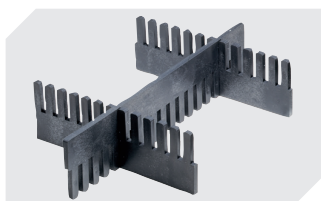

Information & Service
www.bitocom

BITO
 STORAGE
 SYSTEMS

Small parts containers KLT, with hinged two-part lid

KLTD64320 | Accessories

Locking systems BS
for small parts containers KLT
7-14434

Labels
W 210 x H 74 mm
43-14557

Transport dolly
polypropylene wheels
L 620 x W 420 mm
43-1491

Slot-in divider strips
Material thickness 5 mm
L 1150 x H 180 mm
7-15509

Security seals
for European size stacking containers
XL and small parts containers KLT
9-16271

Slot-in divider strips
Material thickness 5 mm
L 1150 x H 50 mm
43-18417

Slot-in divider strips
Material thickness 5 mm
L 1150 x H 80 mm
43-18418

Slot-in divider strips
Material thickness 10 mm
L 950 x H 55 mm
43-18419