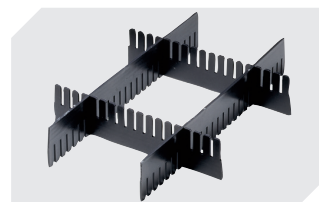

Information & Service
www.bitocom

BITO
 STORAGE
 SYSTEMS

Small parts containers KLT, with hinged two-part lid

KLTD64320 | Accessories

Locking systems BS
for small parts containers KLT
7-14434

Labels
W 210 x H 74 mm
43-14557

Transport dolly
polypropylene wheels
L 620 x W 420 mm
43-1491

Slot-in divider strips
Material thickness 5 mm
L 1150 x H 180 mm
7-15509

Security seals
for European size stacking containers
XL and small parts containers KLT
9-16271

Slot-in divider strips
Material thickness 5 mm
L 1150 x H 50 mm
43-18417

Slot-in divider strips
Material thickness 5 mm
L 1150 x H 80 mm
43-18418

Slot-in divider strips
Material thickness 10 mm
L 950 x H 55 mm
43-18419