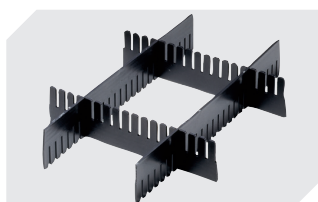

Information & Service
www.bitocom

BITO
 STORAGE
 SYSTEMS

Small parts containers KLT, with hinged two-part lid

KLTD64320 | Accessories

Locking systems BS
for small parts containers KLT
7-14434

Labels
W 210 x H 74 mm
43-14557

Transport dolly
polypropylene wheels
L 620 x W 420 mm
43-1491

Slot-in divider strips
Material thickness 5 mm
L 1150 x H 180 mm
7-15509

Security seals
for European size stacking containers
XL and small parts containers KLT
9-16271

Slot-in divider strips
Material thickness 5 mm
L 1150 x H 50 mm
43-18417

Slot-in divider strips
Material thickness 5 mm
L 1150 x H 80 mm
43-18418

Slot-in divider strips
Material thickness 10 mm
L 950 x H 55 mm
43-18419