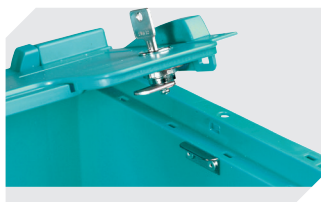

Small parts containers KLT, with hinged two-part lid

KLTD64320 | Data sheet

| Product features | *Load capacity as specified in EN 13117 |
|-------------------|---|
| Weight | 3.72 kg |
| *Stacking load | 500 kg |
| *Load capacity | 50 kg |
| Volume | 58 litres |
| Warranty | 5 year BITO QUALITY |
| ESD | ESD version upon request |
| Temperature range | -20°C to +90°C |
| Food safety | ✓ |
| Material | PP |
| Stock item | ✓ |
| Pcs/pack | 1 |
| colour | turquoise |
| Ref. no. | 9-16815 |

Information & Service
www.bitocom

BITO
 STORAGE
 SYSTEMS

Small parts containers KLT, with hinged two-part lid

KLTD64320 | Accessories

Locking systems BS
for small parts containers KLT
7-14434

Labels
W 210 x H 74 mm
43-14557

Transport dolly
polypropylene wheels
L 620 x W 420 mm
43-1491

Slot-in divider strips
Material thickness 5 mm
L 1150 x H 180 mm
7-15509

Security seals
for European size stacking containers
XL and small parts containers KLT
9-16271