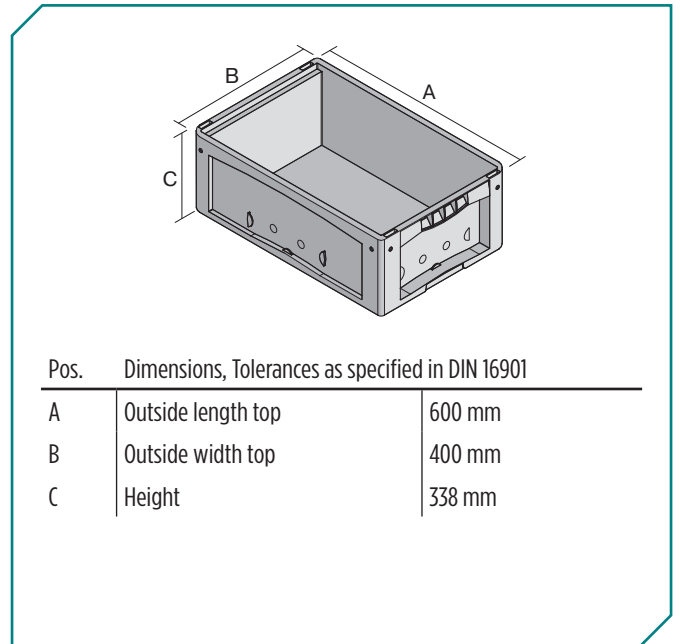

Small parts containers KLT, with hinged two-part lid

KLTD64320 | Data sheet

| Product features | *Load capacity as specified in EN 13117 |
|-------------------|---|
| Weight | 3.72 kg |
| *Stacking load | 500 kg |
| *Load capacity | 50 kg |
| Volume | 58 litres |
| Warranty | 5 year BITO QUALITY |
| ESD | ESD version upon request |
| Temperature range | -20°C to +90°C |
| Food safety | ✓ |
| Material | PP |
| Stock item | ✓ |
| Pcs/pack | 1 |
| colour | turquoise |
| Ref. no. | 9-16815 |

Other colours / special colours on request

| Dimensions, Tolerances as specified in DIN 16901 | |
|--|--------|
| Outside length top | 600 mm |
| Outside width top | 400 mm |
| Height | 338 mm |
| Inside length top | 541 mm |
| Inside width top | 368 mm |
| Inside height | 316 mm |

Transport dolly
polypropylene wheels
L 620 x W 420 mm
43-1491

Slot-in divider strips
Material thickness 5 mm
L 1150 x H 180 mm
7-15509

Security seals
for European size stacking containers
XL and small parts containers KLT
9-16271

Slot-in divider strips
Material thickness 10 mm
L 950 x H 120 mm
43-18420

Covers for palletised containers
L 1220 x W 820 mm
9-18421

Label covers
for European size stacking containers
XL and small parts containers KLT
W 209 x H 67 mm
9-20053