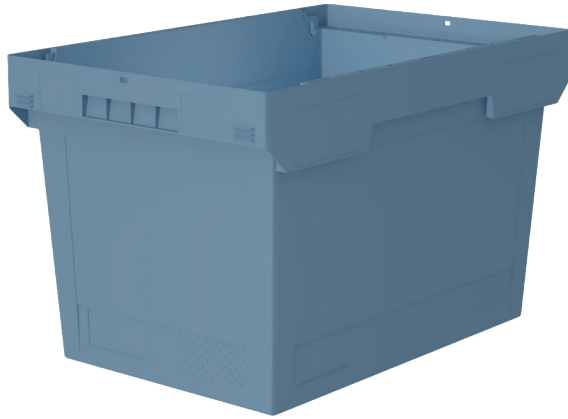

Multi-purpose containers MB Food & Delivery, with solid sides

MBEC64371 | Data sheet

Pos. Dimensions, tolerances as specified in DIN 16901

A	Outside length top	600 mm
B	Outside width top	400 mm
C	Height	373 mm

Product features

Weight	2.20 kg
*Stacking load	160 kg
*Load capacity	28 kg
Volume	67 litres
Warranty	5 year BITO QUALITY
ESD	No
Food safety	-
Material	PP
Stock item	✓
Pcs/pack	1
colour	dove blue
Ref. no.	79-51059

* Load capacity data according to EN 13117 refer to an ambient temperature of 23 °C.

Information & Service
www.bito.com

BITO
 STORAGE
 SYSTEMS

Multi-purpose containers MB Food & Delivery, with solid sides

MBEC64371 | Accessories

Cross dividers for thermo boxes
L 298 x W 25 x H 294 mm
79-51050

Cold packs for chilled products
suited for -3°C
L 296 x W 25 x H 294 mm
79-51053

Cold packs for chilled and frozen products
suited for -21°C
L 296 x W 25 x H 294 mm
79-51054