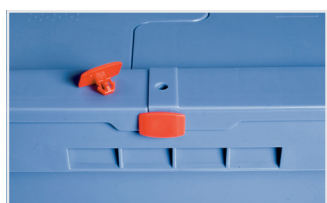

Thermo boxes 64
L 528 x W 358 x H 352 mm
79-51057

Thermo boxes 32
L 358 x W 263 x H 352 mm
79-51058

Transport dollies
for multi-purpose containers sized
600 x 400 mm
L 620 x W 420 mm
6-15510

Security seals
MBP1 - suited for BITOBOX MB
6-10810

Security seals
MBP2 - suited for BITOBOX MB
6-15705

Security seals
MBP2-L - suited for BITOBOX MB, XL, SL
6-19162

Barcoded security seals
MBP3 - suited for BITOBOX MBs in all
sizes and XLs 800 x 600 mm
6-31550