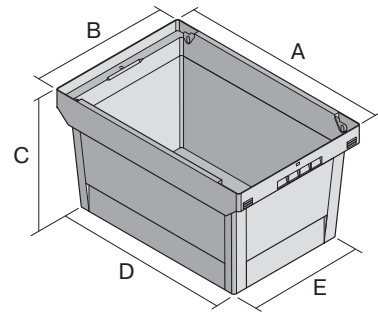

Multi-purpose containers MB Food & Delivery, with solid sides

MBEC64371 | Data sheet

Pos. Dimensions, tolerances as specified in DIN 16901

A	Outside length top	600 mm
B	Outside width top	400 mm
C	Height	373 mm

Product features

Weight	2.20 kg
*Stacking load	160 kg
*Load capacity	28 kg
Volume	67 litres
Warranty	5 year BITO QUALITY
ESD	No
Food safety	-
Material	PP
Stock item	✓
Pcs/pack	1
colour	dove blue
Ref. no.	79-51059

Dimensions, tolerances as specified in DIN 16901

Outside length top	600 mm
Outside width top	400 mm
Height	373 mm
Inside height	365 mm

Other colours / special colours on request

All written or verbal information about product properties and product application are given to the best of our knowledge. This information is based on our experience and cannot be warranted as the sole binding product properties. It is the customer's responsibility to check whether the ordered goods are suitable for the intended use. All measurements are subject to variations within the scope of the applicable manufacturing tolerances.

MBEC64371 | Accessories

Cross dividers for thermo boxes
L 298 x W 25 x H 294 mm
79-51050

Cold packs for chilled products
suited for -3°C
L 296 x W 25 x H 294 mm
79-51053

Cold packs for chilled and frozen products
suited for -21°C
L 296 x W 25 x H 294 mm
79-51054