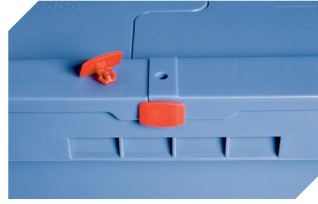

Information & Service
www.bitto.com

BITO
STORAGE
SYSTEMS

European size stacking containers XL with double base, with hinged two-part lid **XLD86321D** | Accessories

Transport dollies
for containers sized 800 x 600 mm
L 800 x W 600 x H 198 mm
43-1150

Drop-on lid
for European size stacking containers XL
L 800 x W 600 mm
43-14853

Security seals
MBP2 - suited for BITOBOX MB
6-15705

Covers for palletised loads
L 1220 x W 820 mm
9-18421

Information & Service
www.bito.com