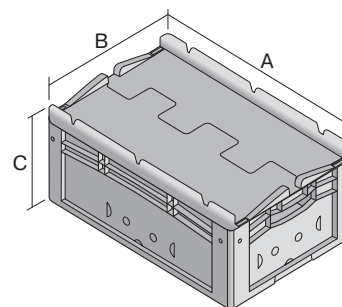

European size stacking containers XL with double base, with hinged two-part lid XLD86321D | Data sheet

Pos. Dimensions, tolerances as specified in DIN 16901

A	Outside length top	800 mm
B	Outside width top	600 mm
C	Height	338 mm

Product features

Weight	9.01 kg
*Stacking load	800 kg
*Load capacity	200 kg
Volume	121 litres
Warranty	5 year BITO QUALITY
ESD	No
Temperature range	-20°C to +60°C
Food safety	-
Material	PP
Stock item	✓
Pcs/pack	1
colour	bins in blue - base in black
Ref. no.	43-20265

* Load capacity data according to EN 13117 refer to an ambient temperature of 23 °C.

Dimensions, tolerances as specified in DIN 16901

Outside length top	800 mm
Outside width top	600 mm
Height	338 mm
Inside length top	762 mm
Inside width top	562 mm
Inside height	301 mm

Printed message

Pad printing area on short side (front)	100 x 180 mm
Pad printing area on short side (rear)	100 x 180 mm
Pad printing area on long side	100 x 180 mm
Hot foil printing area on short side (front)	100 x 180 mm
Hot foil printing area on short side (rear)	100 x 180 mm
Hot foil printing area on long side	100 x 180 mm
Injection mold printing area on long side	25 x 100 mm