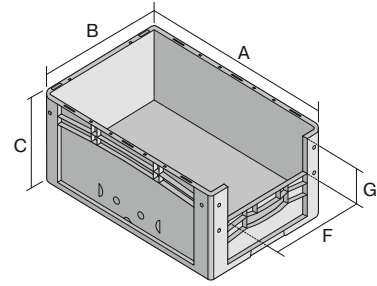

European size stacking containers XL, with short side pick opening

XL86324 | Data sheet

Pos. Dimensions, Tolerances as specified in DIN 16901

Pos.	Dimensions, Tolerances as specified in DIN 16901	
A	Outside length top	800 mm
B	Outside width top	600 mm
C	Height	320 mm
F	Width of view and pick opening	459 mm
G	Height of view and pick opening	153 mm

Features	*Load capacity as specified in EN 13117
Proper weight	5.76 kg
*Stacking load	500 kg
*Load capacity	60 kg
Volume	128 Litres
Warranty	5 year BITO QUALITY
ESD	ESD version upon request
Temperature range	-20°C to +90°C
Food safety	✓
Material	PP
Stock item	✓
Pcs/pack	1
Colour	blue
Ref. no.	43-22613

Other colours / special colours on request

Dimensions, Tolerances as specified in DIN 16901	
Outside length top	800 mm
Outside width top	600 mm
Height	320 mm
Inside length top	762 mm
Inside width top	562 mm
Inside height	315 mm
Pick opening W x H	459 x 153 mm

Information & Service
www.bitto.com

BITO
 STORAGE
 SYSTEMS

European size stacking containers XL, with short side pick opening **XL86324** | Accessories

Transport dolly
for containers sized 800 x 600 mm
L 800 x W 600 mm
43-1150