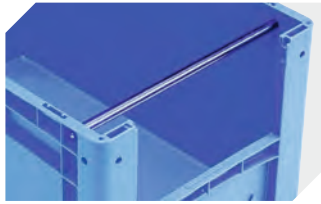

Labels
W 210 x H 74 mm
43-14557

Drop-on lid
for European size stacking containers XL
L 800 x W 600 mm
43-14853

Label covers
for European size stacking containers XL
and small parts containers KLT
W 209 x H 67 mm
9-20053

Windows
for European size stacking containers XL
W 460 x H 148 mm
43-20271

Handles
for European size stacking containers XL
for European size stacking containers BN
L 557 mm
43-22624

Information & Service
www.bito.com