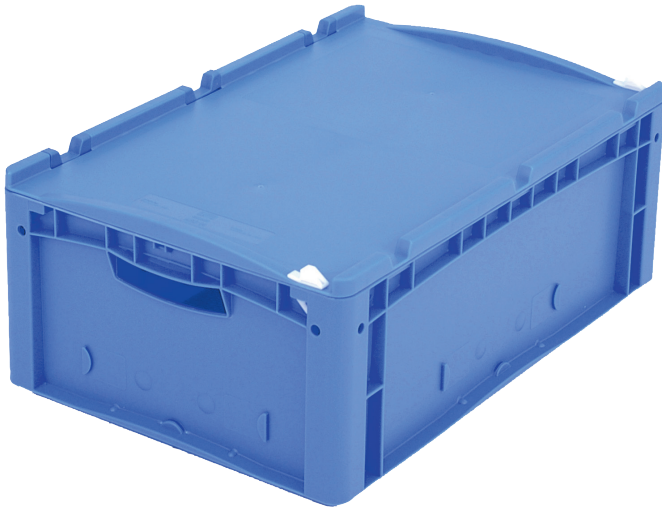

European size stacking containers XL, hinged on one side and closed with 2 snap locks on the other side

XL64221ASDV | Data sheet

Pos. Dimensions, tolerances as specified in DIN 16901

Pos.	Dimensions, tolerances as specified in DIN 16901	
A	Outside length top	600 mm
B	Outside width top	400 mm
C	Height	238 mm

Product features

Weight	2.91 kg
*Stacking load	300 kg
*Load capacity	15 kg
Volume	41 litres
Warranty	5 year BITO QUALITY
ESD	ESD version upon request
Temperature range	-20°C to +80°C
Food safety	✓
Material	PP
Stock item	✓
Pcs/pack	1
colour	blue
Ref. no.	43-22254

* Load capacity data according to EN 13117 refer to an ambient temperature of 23 °C.

Dimensions, tolerances as specified in DIN 16901

Outside length top	600 mm
Outside width top	400 mm
Height	238 mm
Inside length top	568 mm
Inside width top	368 mm
Inside length base	559 mm
Inside width base	359 mm
Inside height	216 mm

Information & Service
www.bitto.com

BITO
STORAGE
SYSTEMS

European size stacking containers XL, hinged on one side and closed with 2 snap locks on the other side

XL64221ASDV | Accessories

Covers for palletised loads