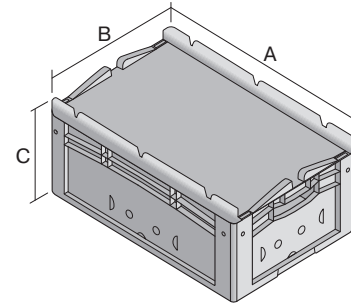

European size stacking containers XL, hinged on one side and closed with 2 snap locks on the other side

XL64221ASDV | Data sheet

Pos. Dimensions, tolerances as specified in DIN 16901

Pos.	Dimensions, tolerances as specified in DIN 16901	
A	Outside length top	600 mm
B	Outside width top	400 mm
C	Height	238 mm

Product features

Weight	2.91 kg
*Stacking load	300 kg
*Load capacity	15 kg
Volume	41 litres
Warranty	5 year BITO QUALITY
ESD	ESD version upon request
Temperature range	-20°C to +80°C
Food safety	✓
Material	PP
Stock item	✓
Pcs/pack	1
colour	blue
Ref. no.	43-22254

* Load capacity data according to EN 13117 refer to an ambient temperature of 23 °C.

Dimensions, tolerances as specified in DIN 16901

Outside length top	600 mm
Outside width top	400 mm
Height	238 mm
Inside length top	568 mm
Inside width top	368 mm
Inside length base	559 mm
Inside width base	359 mm
Inside height	216 mm

Printed message

Pad printing area on short side (front)	40 x 250 mm
Pad printing area on short side (rear)	40 x 250 mm
Pad printing area on long side	40 x 250 mm
Hot foil printing area on short side (front)	40 x 250 mm
Hot foil printing area on short side (rear)	40 x 250 mm
Hot foil printing area on long side	40 x 250 mm
Injection mold printing area on long side	25 x 180 mm