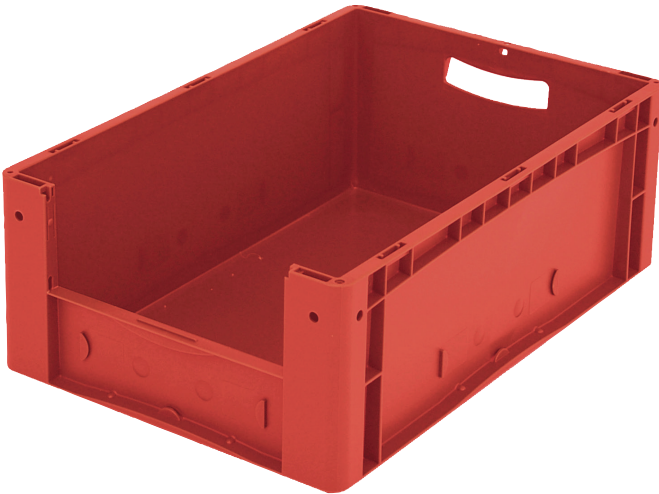

European size stacking containers XL, with short side pick opening

XL64224 | Data sheet

Pos. Dimensions, tolerances as specified in DIN 16901

Pos.	Dimensions, tolerances as specified in DIN 16901	
A	Outside length top	600 mm
B	Outside width top	400 mm
C	Height	220 mm
F	Width of view and pick opening	274 mm
G	Height of view and pick opening	106 mm

Product features

Weight	1.80 kg
*Stacking load	250 kg
*Load capacity	15 kg
Volume	41 litres
Warranty	5 year BITO QUALITY
ESD	ESD version upon request
Temperature range	-20°C to +80°C
Food safety	✓
Material	PP
Stock item	-
Pcs/pack	1
colour	red
Ref. no.	43-14987

* Load capacity data according to EN 13117 refer to an ambient temperature of 23 °C.

Dimensions, tolerances as specified in DIN 16901

Outside length top	600 mm
Outside width top	400 mm
Height	220 mm
Inside length top	568 mm
Inside width top	368 mm
Inside height	216 mm
Pick opening W x H	274 x 106 mm

Information & Service
www.bitocom

BITO
 STORAGE
 SYSTEMS

European size stacking containers XL, with short side pick opening **XL64224** | Accessories

Labels
suited for BITOBOX XL and KLT with a height of at least 170 mm
W 210 x H 74 mm
43-14557