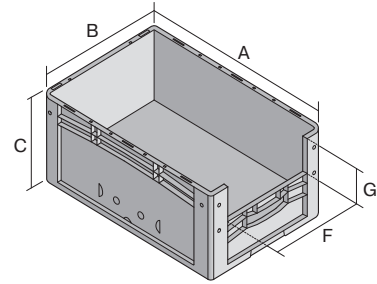

European size stacking containers XL, with short side pick opening

XL64224 | Data sheet

Pos. Dimensions, tolerances as specified in DIN 16901

Pos.	Dimensions, tolerances as specified in DIN 16901	
A	Outside length top	600 mm
B	Outside width top	400 mm
C	Height	220 mm
F	Width of view and pick opening	274 mm
G	Height of view and pick opening	106 mm

Product features

Weight	1.80 kg
*Stacking load	250 kg
*Load capacity	15 kg
Volume	41 litres
Warranty	5 year BITO QUALITY
ESD	ESD version upon request
Temperature range	-20°C to +80°C
Food safety	✓
Material	PP
Stock item	-
Pcs/pack	1
colour	red
Ref. no.	43-14987

* Load capacity data according to EN 13117 refer to an ambient temperature of 23 °C.

Dimensions, tolerances as specified in DIN 16901

Outside length top	600 mm
Outside width top	400 mm
Height	220 mm
Inside length top	568 mm
Inside width top	368 mm
Inside height	216 mm
Pick opening W x H	274 x 106 mm