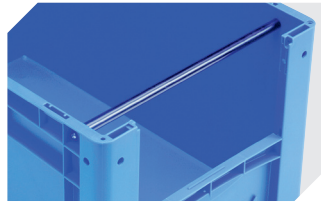

Information & Service
www.bitocom

BITO
 STORAGE
 SYSTEMS

European size stacking containers XL, with short side pick opening **XL64224** | Accessories

Labels
suited for BITOBOX XL and KLT with a height of at least 170 mm
W 210 x H 74 mm
43-14557

Insertable windows
for European size stacking containers XL
43-18589

Label covers
for European size stacking containers XL
and small parts containers KLT
W 209 x H 67 mm
9-20053

Drop-on lids
for European size stacking containers XL
L 600 x W 400 mm
43-20301

Grip closures
for European size stacking containers XL
with a height of 170, 220 and 270 mm
43-31450

Handles
for European size stacking containers XL
for European size stacking containers BN
L 267 mm
43-9408