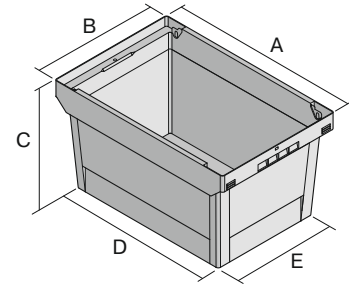

## MB64271 | Data sheet

Pos. Dimensions, tolerances as specified in DIN 16901

Pos.	Dimensions, tolerances as specified in DIN 16901	
A	Outside length top	600 mm
B	Outside width top	400 mm
C	Height	273 mm
D	Base length outside	505 mm
E	Base width outside	335 mm

Product features	*Load capacity as specified in EN 13117
Proper weight	2.21 kg
*Load capacity	30 kg
Volume	47 Litres
Warranty	5 year BITO QUALITY
ESD	ESD version upon request
Temperature range	-20°C to +90°C
Food safety	✓
Material	PP
Stock item	✓
Pcs/pallet	104
Pcs/pack	1
Colour	dove blue
Ref. no.	6-11088

Other colours / special colours on request

Dimensions, tolerances as specified in DIN 16901	
Outside length top	600 mm
Outside width top	400 mm
Height	273 mm
Inside length top	498 mm
Inside width top	329 mm
Inside length base	498 mm
Inside width base	329 mm
Height of stacking rim	65 mm