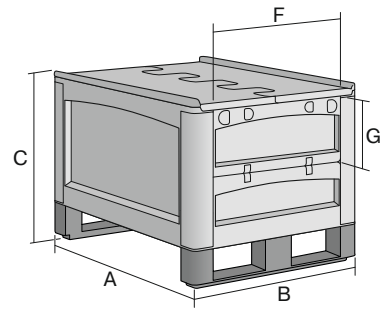

Heavy duty containers SL, with half-drop door on the short side and with hinged two-part lid

**SLDK86424K** | Data sheet

Pos. Dimensions, Tolerances as specified in DIN 16901

A	Outside length top	800 mm
B	Outside width top	600 mm
C	Height	541 mm

Features	*Load capacity as specified in EN 13117
Proper weight	16.00 kg
*Stacking load	1500 kg
*Load capacity	500 kg
Volume	145 Litres
Drainage holes	upon request
Warranty	5 year BITO QUALITY
ESD	ESD
Food safety	✓
Material	PP

Other colours / special colours on request

Dimensions, Tolerances as specified in DIN 16901	
Outside length top	800 mm
Outside width top	600 mm
Height	541 mm
Inside length top	739 mm
Inside width top	539 mm
Inside length base	725 mm
Inside width base	525 mm
Inside height	373 mm
Label dimensions L x W	210 x 60 mm

**Slot-in divider strips**  
front to back  
L 724 x W 10 x H 120 mm  
**52-30383**

**Slot-in divider strips**  
side to side  
L 524 x W 5 x H 180 mm  
**52-30384**

**Slot-in divider strips**  
front to back  
L 724 x W 5 x H 180 mm  
**52-30385**