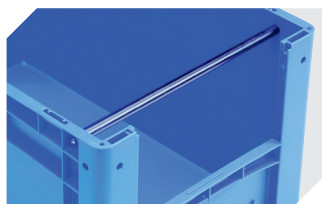

Information & Service
www.bito.com

BITO
 LAGERTECHNIK

European size stacking containers XL, with short side pick opening XL43274 | Accessories

Labels
suited for BITOBOX XL and KLT with a height of at least 170 mm
W 210 x H 74 mm
43-14557

Transport dollies
polypropylene wheels
L 620 x W 420 mm
43-1491

Insertable windows
for European size stacking containers XL
43-18585

Label covers
for European size stacking containers XL
and small parts containers KLT
W 209 x H 67 mm
9-20053

Drop-on lids
for European size stacking containers XL
L 400 x W 300 mm
43-20303

Grip closures
for European size stacking containers XL
with a height of 170, 220 and 270 mm
43-31450

Handles
for European size stacking containers XL
for European size stacking containers BN
L 267 mm
43-9409