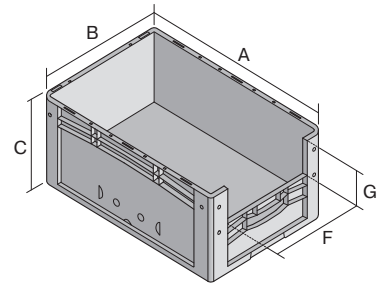

European size stacking containers XL, with short side pick opening

XL43274 | Data sheet

Pos. Dimensions, tolerances as specified in DIN 16901

Pos.	Dimensions, tolerances as specified in DIN 16901	
A	Outside length top	400 mm
B	Outside width top	300 mm
C	Height	270 mm
F	Width of view and pick opening	212 mm
G	Height of view and pick opening	131 mm

Product features	*Load capacity as specified in EN 13117
Weight	1.30 kg
*Stacking load	200 kg
*Load capacity	20 kg
Volume	24 litres
Warranty	5 year BITO QUALITY
ESD	ESD version upon request
Temperature range	-20°C to +80°C
Food safety	✓
Material	PP
Stock item	✓
Pcs/pack	1
colour	blue
Ref. no.	43-14984

Other colours / special colours on request

Dimensions, tolerances as specified in DIN 16901	
Outside length top	400 mm
Outside width top	300 mm
Height	270 mm
Inside length top	368 mm
Inside width top	268 mm
Inside height	267 mm
Pick opening W x H	212 x 131 mm

Information & Service
www.bito.com

BITO
 LAGERTECHNIK

European size stacking containers XL, with short side pick opening XL43274 | Accessories

Labels
suited for BITOBOX XL and KLT with a height of at least 170 mm
W 210 x H 74 mm
43-14557