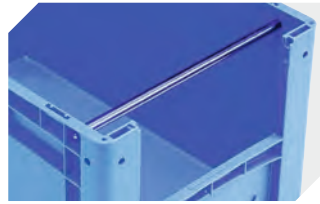

Label covers
for European size stacking containers XL
and small parts containers KLT
W 209 x H 67 mm
9-20053

Drop-on lids
for European size stacking containers XL
L 600 x W 400 mm
43-20301

Drop-on lids
for European size stacking containers XL
L 600 x W 400 mm
43-20494

Grip closures
suited for bins with a height of 320
and 420 mm
43-31448

Handles
for European size stacking containers XL
for European size stacking containers BN
L 267 mm
43-9408