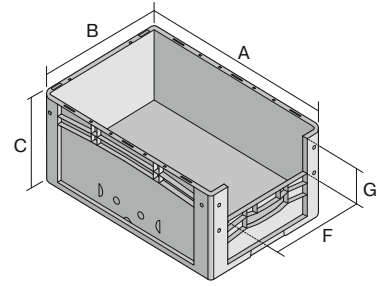

European size stacking containers XL, with short side pick opening

XL64424 | Data sheet

Pos. Dimensions, Tolerances as specified in DIN 16901

| Pos. | Dimensions, Tolerances as specified in DIN 16901 | |
|------|--|--------|
| A | Outside length top | 600 mm |
| B | Outside width top | 400 mm |
| C | Height | 420 mm |
| F | Width of view and pick opening | 274 mm |
| G | Height of view and pick opening | 206 mm |

| Features | *Load capacity as specified in EN 13117 |
|-------------------|---|
| Proper weight | 2.95 kg |
| *Stacking load | 250 kg |
| *Load capacity | 20 kg |
| Volume | 82 Litres |
| Warranty | 5 year BITO QUALITY |
| ESD | ESD version upon request |
| Temperature range | -20°C to +90°C |
| Food safety | ✓ |
| Material | PP |
| Stock item | ✓ |
| Pcs/pack | 1 |
| Colour | blue |
| Ref. no. | 43-14994 |

Other colours / special colours on request

| Dimensions, Tolerances as specified in DIN 16901 | |
|--|--------------|
| Outside length top | 600 mm |
| Outside width top | 400 mm |
| Height | 420 mm |
| Inside length top | 568 mm |
| Inside width top | 368 mm |
| Inside height | 416 mm |
| Pick opening W x H | 274 x 206 mm |

Information & Service
www.bitto.com

BITO
 STORAGE
 SYSTEMS

European size stacking containers XL, with short side pick opening **XL64424** | Accessories

Labels
W 210 x H 74 mm
43-14557

Windows
for European size stacking containers XL
43-18586