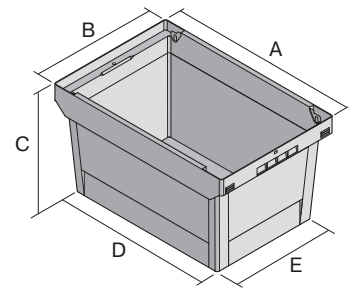

Multi-purpose containers MB, with short side pick opening

MB64424 | Data sheet

Pos. Dimensions, tolerances as specified in DIN 16901

Pos.	Dimensions, tolerances as specified in DIN 16901	
A	Outside length top	600 mm
B	Outside width top	400 mm
C	Height	423 mm
D	Base length outside	505 mm
E	Base width outside	335 mm
F	Width of view and pick opening	270 mm
G	Height of view and pick opening	217 mm

Product features

Weight	2.95 kg
*Load capacity	35 kg
Volume	74 litres
ESD	No
Food safety	-
Material	PP
Stock item	✓
Pcs/pack	1
colour	dove blue
Ref. no.	6-11084

*Load capacity as specified in EN 13117

Dimensions, tolerances as specified in DIN 16901

Outside length top	600 mm
Outside width top	400 mm
Height	423 mm
Inside length top	540 mm
Inside width top	371 mm
Inside length base	498 mm
Inside width base	329 mm
Pick opening W x H	270 x 217 mm

Other colours / special colours on request

Information & Service
www.bito.com

BITO
 STORAGE
 SYSTEMS

Multi-purpose containers MB, with short side pick opening **MB64424** | Accessories

Transport dollies

for multi-purpose containers sized

600 x 400 mm