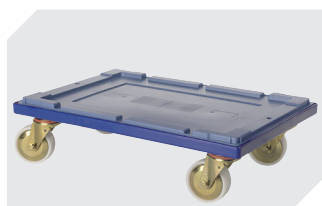

Multi-purpose containers MB, with short side pick opening

MB64424 | Data sheet

Pos. Dimensions, tolerances as specified in DIN 16901

Pos.	Dimensions, tolerances as specified in DIN 16901	
A	Outside length top	600 mm
B	Outside width top	400 mm
C	Height	423 mm
D	Base length outside	505 mm
E	Base width outside	335 mm
F	Width of view and pick opening	270 mm
G	Height of view and pick opening	217 mm

Product features

Weight	2.95 kg
*Load capacity	35 kg
Volume	74 litres
ESD	No
Food safety	-
Material	PP
Stock item	✓
Pcs/pack	1
colour	dove blue
Ref. no.	6-11084

*Load capacity as specified in EN 13117

Dimensions, tolerances as specified in DIN 16901

Outside length top	600 mm
Outside width top	400 mm
Height	423 mm
Inside length top	540 mm
Inside width top	371 mm
Inside length base	498 mm
Inside width base	329 mm
Pick opening W x H	270 x 217 mm

Other colours / special colours on request

Information & Service
www.bito.com

BITO
 STORAGE
 SYSTEMS

Multi-purpose containers MB, with short side pick opening **MB64424** | Accessories

Transport dollies

for multi-purpose containers sized

600 x 400 mm