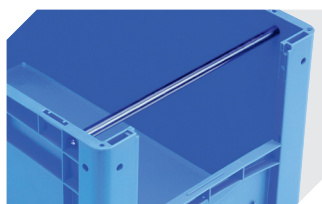

Information & Service
www.bito.com

BITO
 STORAGE
 SYSTEMS

European size stacking containers BN, with short side pick opening **BN4324** | Accessories

Label covers

for European size stacking containers BN
can be retro-fitted
W 110 x H 46 mm

4-9454

Drop-on lids

for European size stacking containers BN
L 400 x W 300 mm

4-1152

Insertable windows

for European size stacking containers BN
with short side pick opening

4-11716

Transport dollies

polypropylene wheels
L 620 x W 420 mm

43-1491

Handles

for European size stacking containers XL
for European size stacking containers BN
L 267 mm

43-9409

Information & Service
www.bito.com

BITO
S T O R A G E
S Y S T E M S