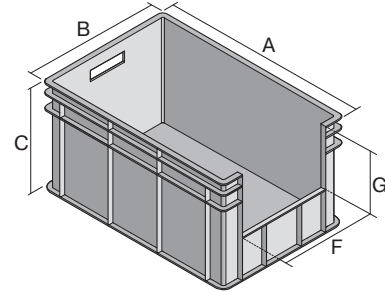

European size stacking containers BN, with short side pick opening

BN4324 | Data sheet

Pos. Dimensions, tolerances as specified in DIN 16901

Pos.	Dimensions, tolerances as specified in DIN 16901	
A	Outside length top	400 mm
B	Outside width top	300 mm
C	Height	215 mm
F	Width of view and pick opening	230 mm
G	Height of view and pick opening	117 mm

Product features

Weight	1.07 kg
*Stacking load	150 kg
*Load capacity	40 kg
Volume	20 litres
Warranty	5 year BITO QUALITY
ESD	ESD version upon request
Temperature range	-20°C to +80°C
Food safety	✓
Material	PP
Stock item	✓
Pcs/pack	1
colour	blue
Ref. no.	4-1288

* Load capacity data according to EN 13117 refer to an ambient temperature of 23 °C.

Dimensions, tolerances as specified in DIN 16901

Outside length top	400 mm
Outside width top	300 mm
Height	215 mm
Inside length top	360 mm
Inside width top	260 mm
Inside height	211 mm
Pick opening W x H	230 x 117 mm

Information & Service
www.bito.com

BITO
 STORAGE
 SYSTEMS

European size stacking containers BN, with short side pick opening **BN4324** | Accessories

Label covers

for European size stacking containers BN
can be retro-fitted
W 110 x H 46 mm