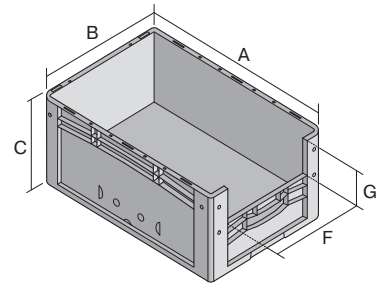

European size stacking containers XL, with short side pick opening

XL64424 | Data sheet

Pos. Dimensions, tolerances as specified in DIN 16901

Pos.	Dimensions, tolerances as specified in DIN 16901	
A	Outside length top	600 mm
B	Outside width top	400 mm
C	Height	420 mm
F	Width of view and pick opening	274 mm
G	Height of view and pick opening	206 mm

Product features	*Load capacity as specified in EN 13117
Weight	2.95 kg
*Stacking load	250 kg
*Load capacity	20 kg
Volume	82 litres
Warranty	5 year BITO QUALITY
ESD	ESD version upon request
Temperature range	-20°C to +80°C
Food safety	✓
Material	PP
Stock item	✓
Pcs/pack	1
colour	blue
Ref. no.	43-14994

Other colours / special colours on request

Dimensions, tolerances as specified in DIN 16901	
Outside length top	600 mm
Outside width top	400 mm
Height	420 mm
Inside length top	568 mm
Inside width top	368 mm
Inside height	416 mm
Pick opening W x H	274 x 206 mm

Information & Service
www.bito.com

BITO
 LAGERTECHNIK

European size stacking containers XL, with short side pick opening **XL64424** | Accessories

Labels
suited for BITOBOX XL and KLT with a height of at least 170 mm
W 210 x H 74 mm
43-14557