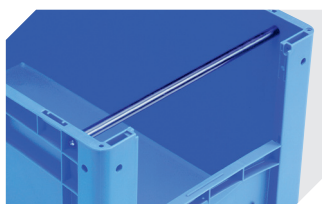

Insertable windows
for European size stacking containers XL
43-18586

Label covers
for European size stacking containers XL
and small parts containers KLT
W 209 x H 67 mm
9-20053

Drop-on lids
for European size stacking containers XL
L 600 x W 400 mm
43-20301

Grip closures
for European size stacking containers XL
with a height of 320 and 420 mm
43-31448

Handles
for European size stacking containers XL
for European size stacking containers BN
L 267 mm
43-9408