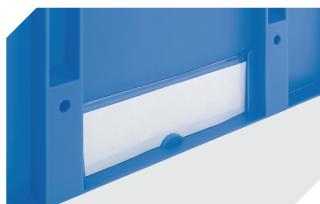

Information & Service
www.bito.com

BITO
 LAGERTECHNIK

European size stacking containers XL, with short side pick opening **XL64424** | Accessories

Labels
suited for BITOBOX XL and KLT with a height of at least 170 mm
W 210 x H 74 mm
43-14557

Insertable windows
for European size stacking containers XL
43-18586

Label covers
for European size stacking containers XL
and small parts containers KLT
W 209 x H 67 mm
9-20053

Drop-on lids
for European size stacking containers XL
L 600 x W 400 mm
43-20301