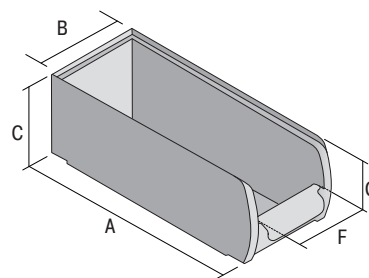

C-item bins CTB, polypropylene (PP), dove blue

CTB41514 | Data sheet

Pos. Dimensions, tolerances as specified in DIN 16901

Pos.	Dimensions, tolerances as specified in DIN 16901	
A	Outside length top	400 mm
B	Outside width top	156 mm
C	Height	140 mm

Product features

Weight	0.60 kg
*Stacking load	100 kg
*Load capacity	15 kg
Volume	5.7 litres
Warranty	5 year BITO QUALITY
ESD	No
Temperature range	-20°C to +80°C
Food safety	✓
Material	PP
Stock item	✓
Pcs/pack	12
colour	dove blue
Ref. no.	53-31316

* Load capacity data according to EN 13117 refer to an ambient temperature of 23 °C.

Dimensions, tolerances as specified in DIN 16901

Outside length top	400 mm
Outside width top	156 mm
Height	140 mm
Inside length top	350 mm
Inside width top	127 mm
Inside height	129 mm