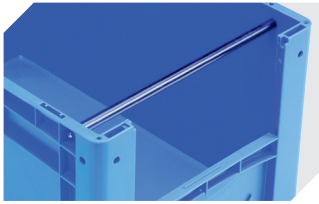

43-1150

Labels

suited for BITOBOX XL and KLT with a
height of at least 170 mm
W 210 x H 74 mm

43-14557

Drop-on lid

for European size stacking containers XL
L 800 x W 600 mm

43-14853

Label covers

for European size stacking containers XL
and small parts containers KLT
W 209 x H 67 mm

9-20053

Handles

for European size stacking containers XL
for European size stacking containers BN
L 557 mm

43-22624

Information & Service
www.bito.com