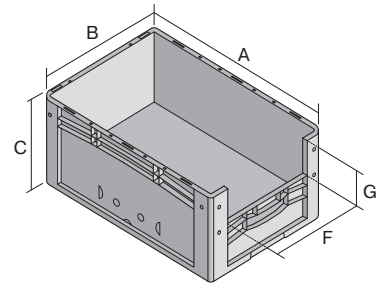

European size stacking containers XL, with short side pick opening

XL86224 | Data sheet

Pos. Dimensions, tolerances as specified in DIN 16901

Pos.	Dimensions, tolerances as specified in DIN 16901	
A	Outside length top	800 mm
B	Outside width top	600 mm
C	Height	220 mm
F	Width of view and pick opening	459 mm
G	Height of view and pick opening	103 mm

Product features	*Load capacity as specified in EN 13117
Weight	4.34 kg
*Stacking load	500 kg
*Load capacity	60 kg
Volume	86 litres
Warranty	5 year BITO QUALITY
ESD	ESD version upon request
Temperature range	-20°C to +90°C
Food safety	✓
Material	PP
Stock item	✓
Pcs/pack	1
colour	blue
Ref. no.	43-22598

Other colours / special colours on request

Dimensions, tolerances as specified in DIN 16901	
Outside length top	800 mm
Outside width top	600 mm
Height	220 mm
Inside length top	762 mm
Inside width top	562 mm
Inside height	215 mm
Pick opening W x H	459 x 103 mm

Information & Service
www.bito.com

BITO
 LAGERTECHNIK

European size stacking containers XL, with short side pick opening **XL86224** | Accessories

Transport dolly

for containers sized 800 x 600 mm
L 800 x W 600 mm