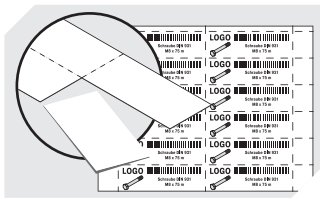

Label sheets
W 115 x H 39 mm
46-20769