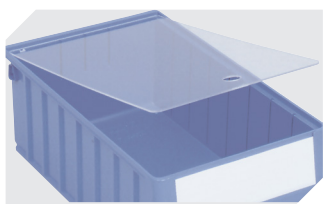

## RK41509 | Accessories

**Longitudinal dividers**  
for storage and handling bins RK  
**3-1077**

**Label sheets**  
W 115 x H 39 mm  
**46-20769**

**Cross dividers**  
for storage and handling bins RK  
**3-22676**

**Label covers**  
for storage and handling bins RK  
L 115 x W 40 mm  
**3-22681**

**Dust covers**  
for storage and handling bins RK  
L 365 x W 146 mm  
**3-30201**

**Carry/safety handle**  
for storage and handling bins RK and  
CTB bins  
**3-31314**