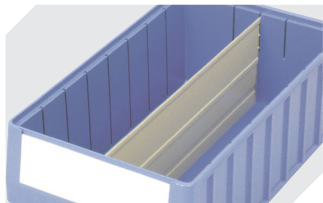

Storage and handling bins RK

RK41509 | Accessories

Longitudinal dividers
for storage and handling bins RK
3-1077