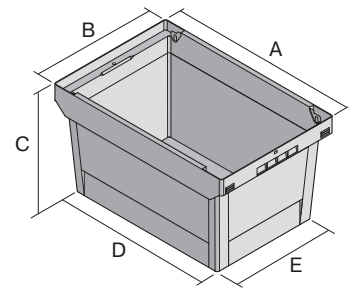

Multi-purpose containers MB, with short side pick opening

MB64224 | Data sheet

Pos. Dimensions, tolerances as specified in DIN 16901

Pos.	Dimensions, tolerances as specified in DIN 16901	
A	Outside length top	600 mm
B	Outside width top	400 mm
C	Height	223 mm
D	Base length outside	505 mm
E	Base width outside	335 mm
F	Width of view and pick opening	270 mm
G	Height of view and pick opening	117 mm

Product features	*Load capacity as specified in EN 13117
Weight	1.77 kg
*Load capacity	30 kg
Volume	38 litres
ESD	No
Food safety	-
Material	PP
Stock item	✓
Pcs/pack	1
colour	dove blue
Ref. no.	6-11086

Dimensions, tolerances as specified in DIN 16901	
Outside length top	600 mm
Outside width top	400 mm
Height	223 mm
Inside length top	540 mm
Inside width top	371 mm
Inside length base	498 mm
Inside width base	329 mm
Pick opening W x H	270 x 117 mm