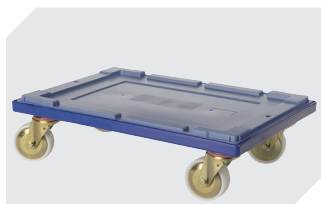

Product features	*Load capacity as specified in EN 13117
Weight	1.77 kg
*Load capacity	30 kg
Volume	38 litres
ESD	No
Food safety	-
Material	PP
Stock item	✓
Pcs/pack	1
colour	dove blue
Ref. no.	6-11086

Dimensions, tolerances as specified in DIN 16901	
Outside length top	600 mm
Outside width top	400 mm
Height	223 mm
Inside length top	540 mm
Inside width top	371 mm
Inside length base	498 mm
Inside width base	329 mm
Pick opening W x H	270 x 117 mm

Other colours / special colours on request

Information & Service
www.bitto.com

BITO
 STORAGE
 SYSTEMS

Multi-purpose containers MB, with short side pick opening

MB64224 | Accessories

Transport dolly

for multi-purpose containers sized