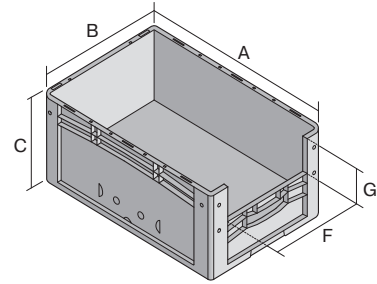

European size stacking containers XL, with short side pick opening

XL64224 | Data sheet

Pos. Dimensions, tolerances as specified in DIN 16901

Pos.	Dimensions, tolerances as specified in DIN 16901	
A	Outside length top	600 mm
B	Outside width top	400 mm
C	Height	220 mm
F	Width of view and pick opening	274 mm
G	Height of view and pick opening	106 mm

Product features	*Load capacity as specified in EN 13117
Weight	1.80 kg
*Stacking load	250 kg
*Load capacity	15 kg
Volume	41 litres
Warranty	5 year BITO QUALITY
ESD	ESD version upon request
Temperature range	-20°C to +90°C
Food safety	✓
Material	PP
Stock item	✓
Pcs/pack	1
colour	blue
Ref. no.	43-14988

Other colours / special colours on request

Dimensions, tolerances as specified in DIN 16901	
Outside length top	600 mm
Outside width top	400 mm
Height	220 mm
Inside length top	568 mm
Inside width top	368 mm
Inside height	216 mm
Pick opening W x H	274 x 106 mm

Information & Service
www.bito.com

BITO
 LAGERTECHNIK

European size stacking containers XL, with short side pick opening **XL64224** | Accessories

Labels
suited for BITOBOX XL and KLT with a height of at least 170 mm
W 210 x H 74 mm
43-14557