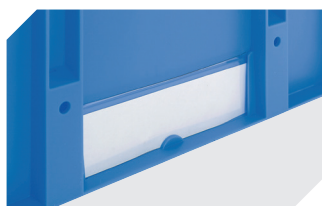

Multi-purpose containers MB, standard version

MB86421 | Accessories

Label covers
for multi-purpose containers MB
W 60 x H 80.4 mm
6-15244