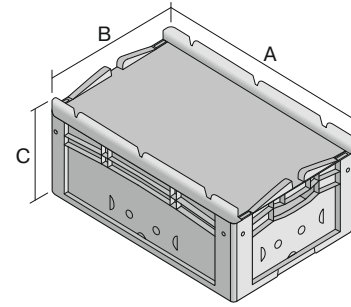

European size stacking containers XL, hinged on one side and closed with 2 snap-on fixtures on the other side

## XL32171ASDV | Data sheet

Pos. Dimensions, Tolerances as specified in DIN 16901

Pos.	Dimensions, Tolerances as specified in DIN 16901	
A	Outside length top	300 mm
B	Outside width top	200 mm
C	Height	188 mm

Features	*Load capacity as specified in EN 13117
Proper weight	0.84 kg
*Load capacity	15 kg
Volume	6 Litres
Warranty	5 year BITO QUALITY
ESD	ESD version upon request
Temperature range	-20°C to +90°C
Food safety	✓
Material	PP
Stock item	✓
Pcs/pack	1
Colour	blue
Ref. no.	43-30411

Other colours / special colours on request

Dimensions, Tolerances as specified in DIN 16901	
Outside length top	300 mm
Outside width top	200 mm
Height	188 mm
Inside length top	268 mm
Inside width top	168 mm
Inside height	167 mm