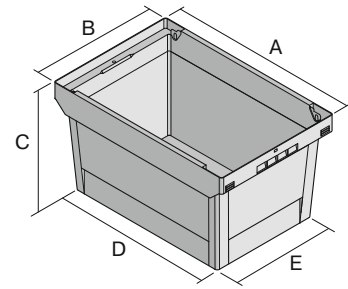

# Multi-purpose containers MB, with hinged stacking seats

## MBB86321 | Data sheet

Pos. Dimensions, tolerances as specified in DIN 16901

Pos.	Dimensions, tolerances as specified in DIN 16901	
A	Outside length top	800 mm
B	Outside width top	600 mm
C	Height	353 mm
D	Base length outside	690 mm
E	Base width outside	508 mm

Product features	*Load capacity as specified in EN 13117
Proper weight	5.74 kg
*Stacking load	200 kg
*Load capacity	50 kg
Volume	115 Litres
Warranty	5 year BITO QUALITY
ESD	ESD version upon request
Temperature range	-20°C to +90°C
Food safety	✓
Material	PP
Stock item	✓
Pcs/pallet	40
Pcs/pack	1
Colour	dove blue
Ref. no.	6-15252

Other colours / special colours on request

Dimensions, tolerances as specified in DIN 16901	
Outside length top	800 mm
Outside width top	600 mm
Height	353 mm
Inside length top	682 mm
Inside width top	500 mm
Inside length base	682 mm
Inside width base	500 mm
Inside height	306 mm
Height of stacking rim	50 mm