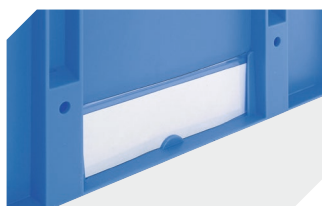

Multi-purpose containers MB, with hinged stacking seats

MBB86321 | Accessories

Label covers
for multi-purpose containers MB
W 60 x H 80.4 mm
6-15244