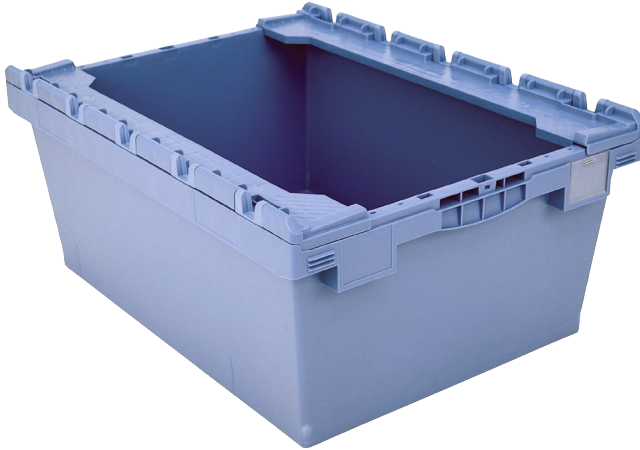

# Multi-purpose containers MB, with hinged stacking seats

## MBB86321 | Data sheet

Pos. Dimensions, tolerances as specified in DIN 16901

Pos.	Dimensions, tolerances as specified in DIN 16901	
A	Outside length top	800 mm
B	Outside width top	600 mm
C	Height	353 mm
D	Base length outside	690 mm
E	Base width outside	508 mm

Product features	*Load capacity as specified in EN 13117
Proper weight	5.74 kg
*Stacking load	200 kg
*Load capacity	50 kg
Volume	115 Litres
Warranty	5 year BITO QUALITY
ESD	ESD version upon request
Temperature range	-20°C to +90°C
Food safety	✓
Material	PP
Stock item	✓
Pcs/pallet	40
Pcs/pack	1
Colour	dove blue
Ref. no.	6-15252