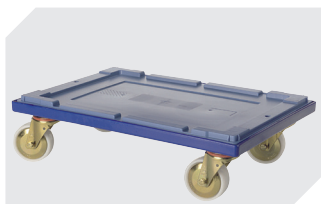

| Product features | *Load capacity as specified in EN 13117 |
|-------------------|---|
| Weight | 3.42 kg |
| *Load capacity | 75 kg |
| Volume | 58 litres |
| Warranty | 5 year BITO QUALITY |
| ESD | No |
| Temperature range | -20°C to +60°C |
| Food safety | ✓ |
| Material | PP |
| Stock item | ✓ |
| Pcs/pallet | 80 |
| Pcs/pack | 1 |
| colour | bin colour dove blue - double base in dark grey/black |
| Ref. no. | 6-17559 |

Information & Service
www.bito.com

BITO
 STORAGE
 SYSTEMS

Multi-purpose containers MB with double base

MB64321D | Accessories

Drop-on lid
for multi-purpose containers MB
L 600 x W 400 mm
6-30276

Transport dolly
for multi-purpose containers sized
600 x 400 mm
L 620 x W 420 mm
6-15510

Connector clips
6-15625

Document pockets
self-adhesive
2 sides open
L 145 x W 100 mm
46-21108

Document pockets
self-adhesive
3 sides open
L 175 x W 105 mm
6-5031

Information & Service
www.bito.com

BITO
STORAGE
SYSTEMS