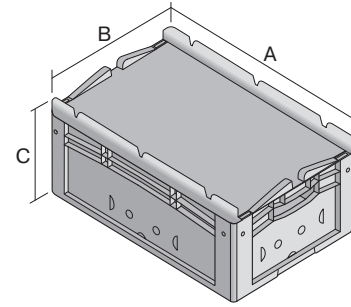

European size stacking containers XL, hinged on one side and closed with 2 snap locks on the other side

## XL32171ASDV | Data sheet

Pos. Dimensions, tolerances as specified in DIN 16901

| Pos. | Dimensions, tolerances as specified in DIN 16901 |        |
|------|--|--------|
| A    | Outside length top                               | 300 mm |
| B    | Outside width top                                | 200 mm |
| C    | Height   | 188 mm |

### Product features

|                   |                          |
|-------------------|--------------------------|
| Weight            | 0.93 kg                  |
| *Load capacity    | 15 kg                    |
| Volume            | 6 litres                 |
| Warranty          | 5 year BITO QUALITY      |
| ESD               | ESD version upon request |
| Temperature range | -20°C to +80°C           |
| Food safety       | ✓                        |
| Material          | PP                       |
| Stock item        | ✓                        |
| Pcs/pack          | 1                        |
| colour            | blue                     |
| Ref. no.          | 43-30411                 |

### Dimensions, tolerances as specified in DIN 16901

|                    |        |
|--------------------|--------|
| Outside length top | 300 mm |
| Outside width top  | 200 mm |
| Height             | 188 mm |
| Inside length top  | 268 mm |
| Inside width top   | 168 mm |
| Inside height      | 167 mm |