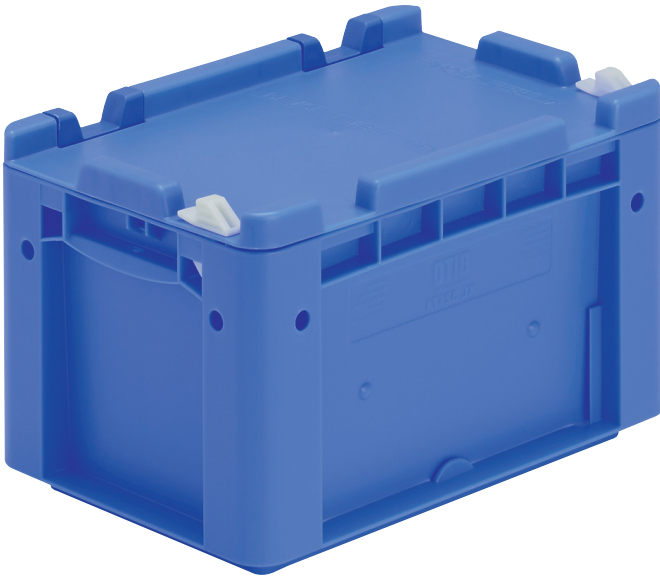

European size stacking containers XL, hinged on one side and closed with 2 snap locks on the other side

## XL32171ASDV | Data sheet

Pos. Dimensions, tolerances as specified in DIN 16901

| Pos. | Dimensions, tolerances as specified in DIN 16901 |        |
|------|--|--------|
| A    | Outside length top                               | 300 mm |
| B    | Outside width top                                | 200 mm |
| C    | Height   | 188 mm |

### Product features

|                   |                          |
|-------------------|--------------------------|
| Weight            | 0.93 kg                  |
| *Load capacity    | 15 kg                    |
| Volume            | 6 litres                 |
| Warranty          | 5 year BITO QUALITY      |
| ESD               | ESD version upon request |
| Temperature range | -20°C to +80°C           |
| Food safety       | ✓                        |
| Material          | PP                       |
| Stock item        | ✓                        |
| Pcs/pack          | 1                        |
| colour            | blue                     |
| Ref. no.          | 43-30411                 |