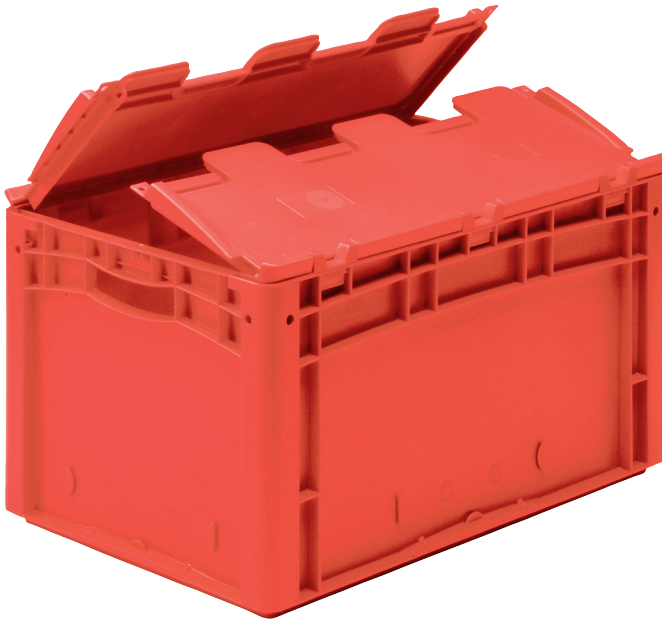

# European size stacking containers XL, with hinged two-part lid

## XLD32221 | Data sheet

Pos. Dimensions, tolerances as specified in DIN 16901

Pos.	Dimensions, tolerances as specified in DIN 16901	
A	Outside length top	300 mm
B	Outside width top	200 mm
C	Height	238 mm

Product features	*Load capacity as specified in EN 13117
Weight	0.99 kg
*Load capacity	15 kg
Volume	8.3 litres
Warranty	5 year BITO QUALITY
ESD	ESD version upon request
Temperature range	-20°C to +80°C
Food safety	✓
Material	PP
Stock item	✓
Pcs/pack	1
colour	red
Ref. no.	43-30406