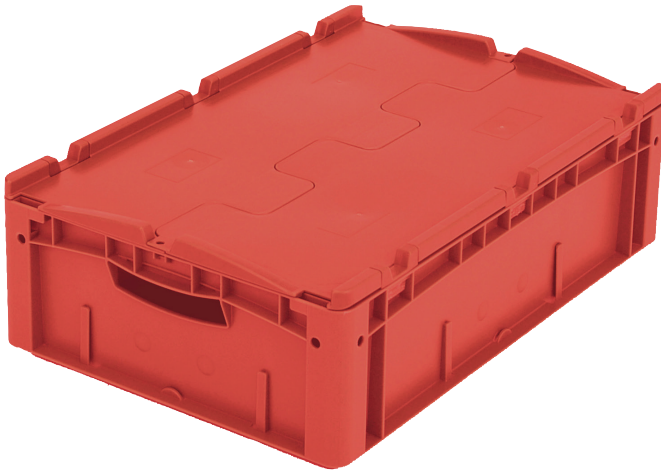

# European size stacking containers XL, with hinged two-part lid

## XLD64171 | Data sheet

Pos. Dimensions, tolerances as specified in DIN 16901

Pos.	Dimensions, tolerances as specified in DIN 16901	
A	Outside length top	600 mm
B	Outside width top	400 mm
C	Height	188 mm

### Product features

Weight	2.56 kg
*Stacking load	300 kg
*Load capacity	15 kg
Volume	32 litres
Warranty	5 year BITO QUALITY
ESD	ESD version upon request
Temperature range	-20°C to +80°C
Food safety	✓
Material	PP
Stock item	✓
Pcs/pack	1
colour	red
Ref. no.	43-14517