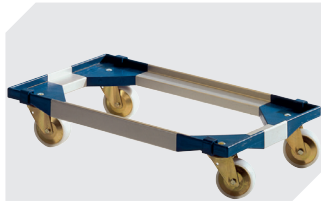

Other colours / special colours on request

Dimensions, tolerances as specified in DIN 16901	
Outside length top	800 mm
Outside width top	600 mm
Height	353 mm

Information & Service
www.bito.com

Multi-purpose containers MB, with locking system

MBD86321R BS1 | Accessories

Label covers
for multi-purpose containers MB
W 60 x H 80.4 mm
6-15244

Transport dolly
for multi-purpose containers sized
800 x 400 mm and 800 x 600 mm
L 720 x W 540 mm
6-19439