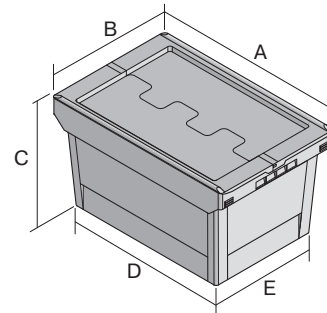

Multi-purpose containers MB, with locking system

MBD86321R BS1 | Data sheet

Pos. Dimensions, tolerances as specified in DIN 16901

Pos.	Dimensions, tolerances as specified in DIN 16901	
A	Outside length top	800 mm
B	Outside width top	600 mm
C	Height	353 mm
D	Base length outside	690 mm
E	Base width outside	508 mm

Product features	*Load capacity as specified in EN 13117
Weight	7.58 kg
*Stacking load	300 kg
*Load capacity	50 kg
Volume	109 litres
ESD	No
Food safety	-
Material	PP
Stock item	✓
Pcs/pack	1
colour	dove blue
Ref. no.	6-20287

Other colours / special colours on request

Dimensions, tolerances as specified in DIN 16901	
Outside length top	800 mm
Outside width top	600 mm
Height	353 mm

Information & Service
www.bito.com

Multi-purpose containers MB, with locking system

MBD86321R BS1 | Accessories

Label covers
for multi-purpose containers MB
W 60 x H 80.4 mm
6-15244

Transport dolly
for multi-purpose containers sized
800 x 400 mm and 800 x 600 mm
L 720 x W 540 mm
6-19439