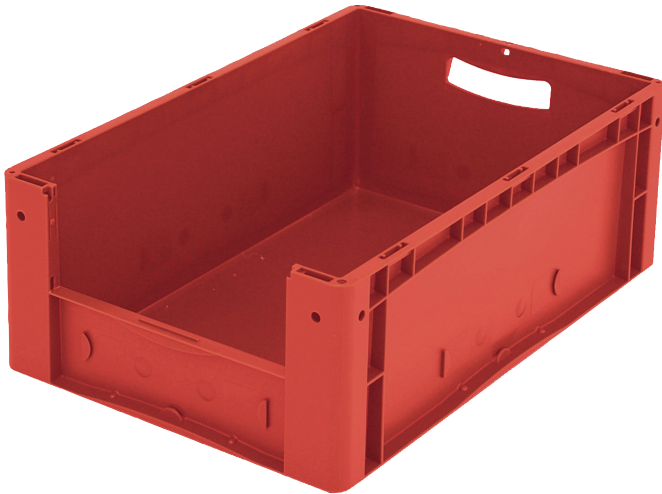

# European size stacking containers XL, with short side pick opening

## XL64224 | Data sheet

Pos. Dimensions, tolerances as specified in DIN 16901

Pos.	Dimensions, tolerances as specified in DIN 16901	
A	Outside length top	600 mm
B	Outside width top	400 mm
C	Height	220 mm
F	Width of view and pick opening	274 mm
G	Height of view and pick opening	106 mm

### Product features

Weight	1.80 kg
*Stacking load	250 kg
*Load capacity	15 kg
Volume	41 litres
Warranty	5 year BITO QUALITY
ESD	ESD version upon request
Temperature range	-20°C to +80°C
Food safety	✓
Material	PP
Stock item	-
Pcs/pack	1
colour	red
Ref. no.	43-14987