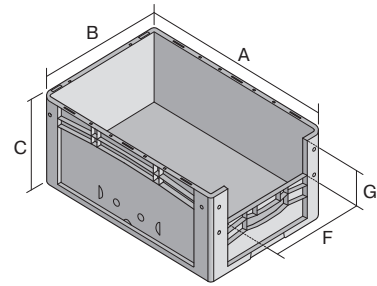

# European size stacking containers XL, with short side pick opening

## XL64224 | Data sheet

Pos. Dimensions, tolerances as specified in DIN 16901

Pos.	Dimensions, tolerances as specified in DIN 16901	
A	Outside length top	600 mm
B	Outside width top	400 mm
C	Height	220 mm
F	Width of view and pick opening	274 mm
G	Height of view and pick opening	106 mm

### Product features

Weight	1.80 kg
*Stacking load	250 kg
*Load capacity	15 kg
Volume	41 litres
Warranty	5 year BITO QUALITY
ESD	ESD version upon request
Temperature range	-20°C to +80°C
Food safety	✓
Material	PP
Stock item	-
Pcs/pack	1
colour	red
Ref. no.	43-14987

### Dimensions, tolerances as specified in DIN 16901

Outside length top	600 mm
Outside width top	400 mm
Height	220 mm
Inside length top	568 mm
Inside width top	368 mm
Inside height	216 mm
Pick opening W x H	274 x 106 mm