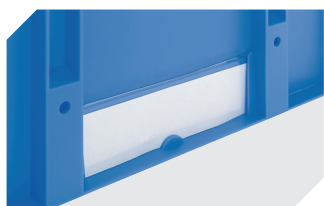

Multi-purpose containers MB, standard version

MB86421 | Accessories

Label covers
for multi-purpose containers MB
W 60 x H 80.4 mm
6-15244