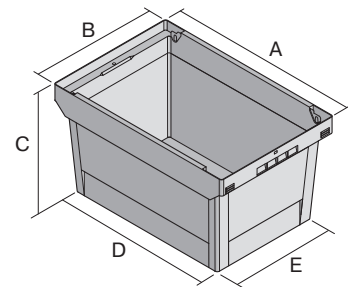

Multi-purpose containers MB, with short side pick opening

MB64324 | Data sheet

Pos. Dimensions, tolerances as specified in DIN 16901

Pos.	Dimensions, tolerances as specified in DIN 16901	
A	Outside length top	600 mm
B	Outside width top	400 mm
C	Height	323 mm
D	Base length outside	505 mm
E	Base width outside	335 mm
F	Width of view and pick opening	270 mm
G	Height of view and pick opening	158 mm

Product features	*Load capacity as specified in EN 13117
Weight	2.44 kg
*Load capacity	35 kg
Volume	58 litres
ESD	No
Food safety	-
Material	PP
Stock item	✓
Pcs/pack	1
colour	dove blue
Ref. no.	6-10803

Dimensions, tolerances as specified in DIN 16901	
Outside length top	600 mm
Outside width top	400 mm
Height	323 mm
Inside length top	540 mm
Inside width top	371 mm
Inside length base	498 mm
Inside width base	329 mm
Inside height	315 mm
Pick opening W x H	270 x 158 mm