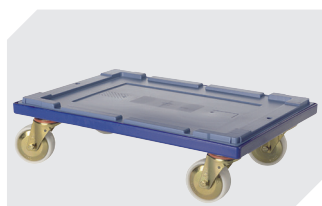

Product features	*Load capacity as specified in EN 13117
Weight	2.44 kg
*Load capacity	35 kg
Volume	58 litres
ESD	No
Food safety	-
Material	PP
Stock item	✓
Pcs/pack	1
colour	dove blue
Ref. no.	6-10803

Dimensions, tolerances as specified in DIN 16901	
Outside length top	600 mm
Outside width top	400 mm
Height	323 mm
Inside length top	540 mm
Inside width top	371 mm
Inside length base	498 mm
Inside width base	329 mm
Inside height	315 mm
Pick opening W x H	270 x 158 mm

Other colours / special colours on request

Information & Service
www.bitto.com

BITO
 STORAGE
 SYSTEMS

Multi-purpose containers MB, with short side pick opening

MB64324 | Accessories

Transport dollies

for multi-purpose containers sized