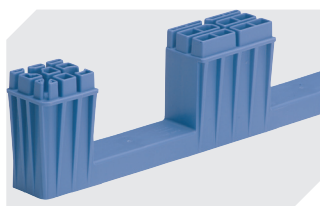

Information & Service
www.bitto.com

BITO
 STORAGE
 SYSTEMS

Multi-purpose containers MB with double base, with hinged stacking seats

MBB86321D | Accessories

Label covers
for multi-purpose containers MB
W 60 x H 80.4 mm
6-15244

Connector clips
6-15625

Add-on fork entry shoes
for multi-purpose containers MB
L 800 x W 600 mm
6-19330

Transport dolly
for multi-purpose containers sized
800 x 400 mm and 800 x 600 mm
L 720 x W 540 mm
6-19439