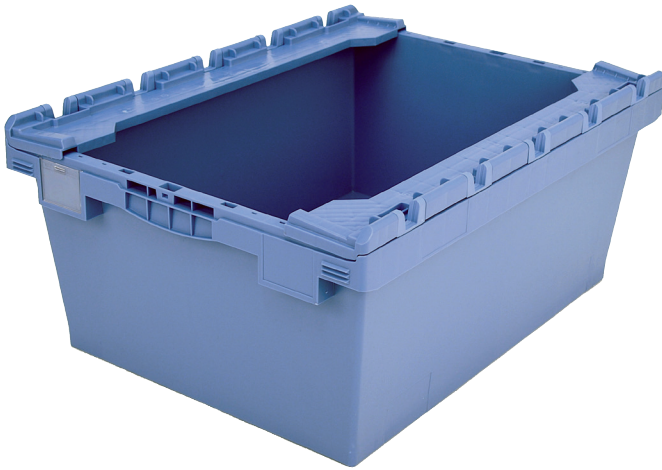

Multi-purpose containers MB with double base, with hinged stacking seats

MBB86321D | Data sheet

Pos. Dimensions, tolerances as specified in DIN 16901

Pos.	Dimensions, tolerances as specified in DIN 16901	
A	Outside length top	800 mm
B	Outside width top	600 mm
C	Height	353 mm
D	Base length outside	690 mm
E	Base width outside	508 mm

Product features	*Load capacity as specified in EN 13117
Weight	6.50 kg
*Stacking load	200 kg
*Load capacity	200 kg
Volume	109 litres
Warranty	5 year BITO QUALITY
ESD	No
Temperature range	-20°C to +60°C
Food safety	✓
Material	PP
Stock item	✓
Pcs/pallet	26
Pcs/pack	1
colour	dove blue
Ref. no.	6-15254

Other colours / special colours on request

Dimensions, tolerances as specified in DIN 16901	
Outside length top	800 mm
Outside width top	600 mm
Height	353 mm
Inside length top	742 mm
Inside width top	560 mm
Inside length base	682 mm
Inside width base	500 mm
Inside height	289 mm
Height of stacking rim	50 mm

Information & Service
www.bitto.com

BITO
 STORAGE
 SYSTEMS

Multi-purpose containers MB with double base, with hinged stacking seats

MBB86321D | Accessories

Label covers
for multi-purpose containers MB
W 60 x H 80.4 mm
6-15244