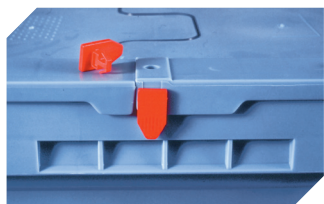

Multi-purpose containers MB with ribbed base, with hinged interlocking lid and fork entry shoes

MBD86421RKUFE | Accessories

Security seals

MBP1 - suited for BITOBOX MB

6-10810