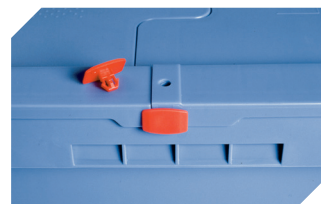

### Barcoded security seals

MBP3 - suited for BITOBOX MBs in all  
sizes and XLs 800 x 600 mm

**6-31550**