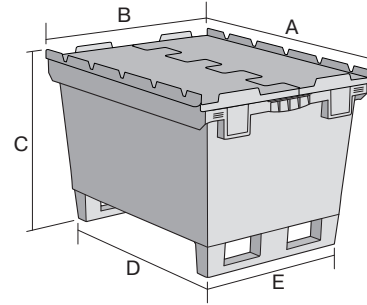

Multi-purpose containers MB with ribbed base, with hinged interlocking lid and fork entry shoes

**MBD86421RKUFE** | Data sheet

Pos. Dimensions, tolerances as specified in DIN 16901

Pos.	Dimensions, tolerances as specified in DIN 16901	
A	Outside length top	800 mm
B	Outside width top	600 mm
C	Height	523 mm
D	Base length outside	671 mm
E	Base width outside	490 mm

Product features

Weight	9.72 kg
*Stacking load	300 kg
*Load capacity	75 kg
Volume	147 litres
Warranty	5 year BITO QUALITY
ESD	ESD version upon request
Temperature range	-20°C to +80°C
Food safety	✓
Material	PP
Stock item	-
Pcs/pack	1
colour	dove blue
Ref. no.	6-15318

\* Load capacity data according to EN 13117 refer to an ambient temperature of 23 °C.

Dimensions, tolerances as specified in DIN 16901

Outside length top	800 mm
Outside width top	600 mm
Height	523 mm
Inside length top	742 mm
Inside width top	560 mm
Inside length base	682 mm
Inside width base	500 mm
Useful interior height when stacked	388 mm