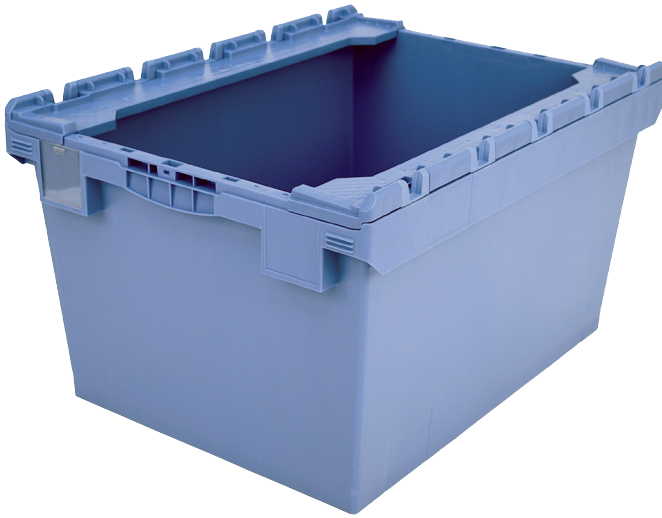

Multi-purpose containers MB with ribbed base, with hinged stacking seats

MBB86421R | Data sheet

Pos. Dimensions, tolerances as specified in DIN 16901

Pos.	Dimensions, tolerances as specified in DIN 16901	
A	Outside length top	800 mm
B	Outside width top	600 mm
C	Height	453 mm
D	Base length outside	690 mm
E	Base width outside	508 mm

Product features	*Load capacity as specified in EN 13117
Weight	7.10 kg
*Stacking load	200 kg
*Load capacity	75 kg
Volume	147 litres
Warranty	5 year BITO QUALITY
ESD	ESD version upon request
Temperature range	-20°C to +80°C
Food safety	✓
Material	PP
Stock item	✓
Pcs/pallet	24
Pcs/pack	1
colour	dove blue
Ref. no.	6-15262

Other colours / special colours on request

Dimensions, tolerances as specified in DIN 16901	
Outside length top	800 mm
Outside width top	600 mm
Height	453 mm
Inside length top	742 mm
Inside width top	560 mm
Inside length base	682 mm
Inside width base	500 mm
Inside height	389 mm
Height of stacking rim	70 mm

Printed message	
Pad printing area on short side (front)	250 x 100 mm
Pad printing area on short side (rear)	250 x 100 mm
Pad printing area on long side	250 x 100 mm
Screen printing area on short side	430 x 210 mm
Screen printing area on short side (rear)	430 x 210 mm
Screen printing area on long side	600 x 200 mm
Hot foil printing area on short side (front)	250 x 100 mm
Hot foil printing area on short side (rear)	250 x 100 mm
Hot foil printing area on long side	250 x 100 mm
Injection mold printing area on long side	225 x 95 mm

Information & Service
www.bitto.com

BITO
STORAGE
SYSTEMS