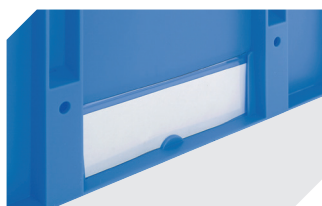

Multi-purpose containers MB with ribbed base, with hinged stacking seats

MBB86421R | Accessories

Label covers
for multi-purpose containers MB
W 60 x H 80.4 mm
6-15244