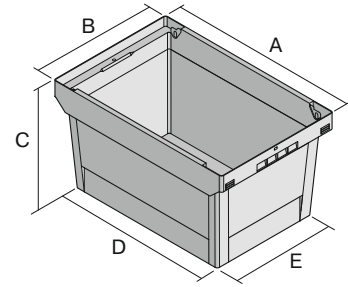

Multi-purpose containers MB with ribbed base

MB86321R | Data sheet

Pos. Dimensions, tolerances as specified in DIN 16901

Pos.	Dimensions, tolerances as specified in DIN 16901	
A	Outside length top	800 mm
B	Outside width top	600 mm
C	Height	323 mm
D	Base length outside	690 mm
E	Base width outside	508 mm

Product features	*Load capacity as specified in EN 13117
Proper weight	4.80 kg
*Load capacity	75 kg
Volume	114 Litres
Warranty	5 year BITO QUALITY
ESD	ESD version upon request
Temperature range	-20°C to +90°C
Food safety	✓
Material	PP
Stock item	✓
Pcs/pallet	26
Pcs/pack	1
Colour	dove blue
Ref. no.	6-15247

Other colours / special colours on request

Dimensions, tolerances as specified in DIN 16901	
Outside length top	800 mm
Outside width top	600 mm
Height	323 mm
Inside length base	682 mm
Inside width base	500 mm
Height of stacking rim	50 mm

Printed message	
Pad printing area on short side (front)	250 x 100 mm
Pad printing area on short side (rear)	250 x 100 mm
Pad printing area on long side	250 x 100 mm
Screen printing area on short side	430 x 130 mm
Screen printing area on short side (rear)	430 x 130 mm
Screen printing area on long side	600 x 140 mm
Hot foil printing area on short side (front)	250 x 100 mm
Hot foil printing area on short side (rear)	250 x 100 mm
Hot foil printing area on long side	250 x 100 mm
Injection mold printing area on long side	245 x 90 mm