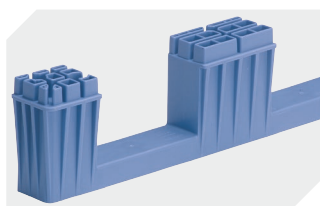

Information & Service
www.bitto.com

BITO
 STORAGE
 SYSTEMS

Multi-purpose containers MB with ribbed base

MB86321R | Accessories

Label covers
for multi-purpose containers MB
W 60 x H 80.4 mm
6-15244

Connector clips
6-15625

Add-on fork entry shoes
for multi-purpose containers MB
L 800 x W 600 mm
6-19330

Transport dolly
for multi-purpose containers sized
800 x 400 mm and 800 x 600 mm
L 720 x W 540 mm
6-19439

Document pockets
self-adhesive
2 sides open
L 145 x W 100 mm
46-21108

Drop-on lid
for multi-purpose containers MB
L 800 x W 600 mm
6-22546

Document pockets
self-adhesive
3 sides open
L 175 x W 105 mm
6-5031