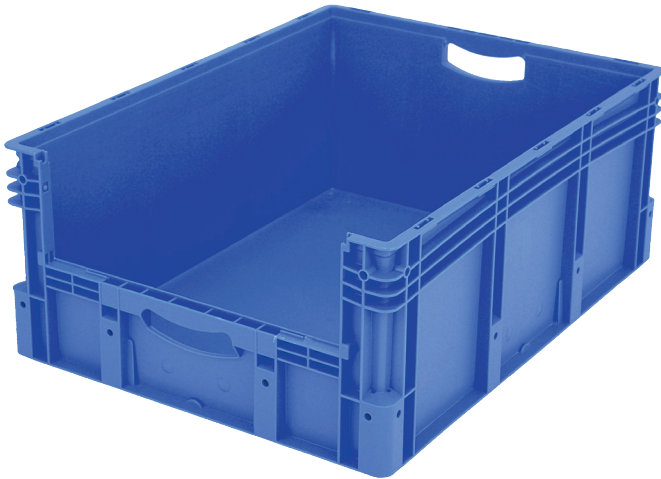

# European size stacking containers XL, with short side pick opening

## XL86324 | Data sheet

Pos. Dimensions, tolerances as specified in DIN 16901

Pos.	Dimensions, tolerances as specified in DIN 16901	
A	Outside length top	800 mm
B	Outside width top	600 mm
C	Height	320 mm
F	Width of view and pick opening	459 mm
G	Height of view and pick opening	153 mm

Product features	*Load capacity as specified in EN 13117
Weight	5.76 kg
*Stacking load	500 kg
*Load capacity	60 kg
Volume	128 litres
Warranty	5 year BITO QUALITY
ESD	ESD version upon request
Temperature range	-20°C to +80°C
Food safety	✓
Material	PP
Stock item	✓
Pcs/pack	1
colour	blue
Ref. no.	43-22613

# European size stacking containers XL, with short side pick opening **XL86324** | Accessories

**Transport dollies**  
for containers sized 800 x 600 mm  
L 800 x W 600 mm  
**43-1150**

**Labels**  
suited for BITOBOX XL and KLT with a  
height of at least 170 mm  
W 210 x H 74 mm  
**43-14557**