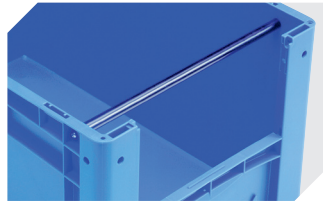

Handles
for European size stacking containers XL
for European size stacking containers BN
L 557 mm
43-22624