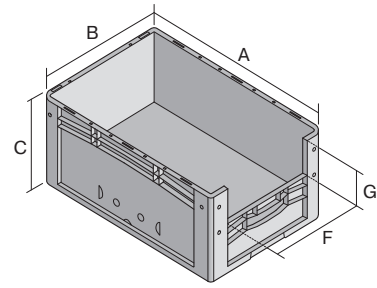

# European size stacking containers XL, with short side pick opening

## XL86324 | Data sheet

Pos. Dimensions, tolerances as specified in DIN 16901

Pos.	Dimensions, tolerances as specified in DIN 16901	
A	Outside length top	800 mm
B	Outside width top	600 mm
C	Height	320 mm
F	Width of view and pick opening	459 mm
G	Height of view and pick opening	153 mm

Product features	*Load capacity as specified in EN 13117
Weight	5.76 kg
*Stacking load	500 kg
*Load capacity	60 kg
Volume	128 litres
Warranty	5 year BITO QUALITY
ESD	ESD version upon request
Temperature range	-20°C to +80°C
Food safety	✓
Material	PP
Stock item	✓
Pcs/pack	1
colour	blue
Ref. no.	43-22613

Other colours / special colours on request

Dimensions, tolerances as specified in DIN 16901	
Outside length top	800 mm
Outside width top	600 mm
Height	320 mm
Inside length top	762 mm
Inside width top	562 mm
Inside height	315 mm
Pick opening W x H	459 x 153 mm