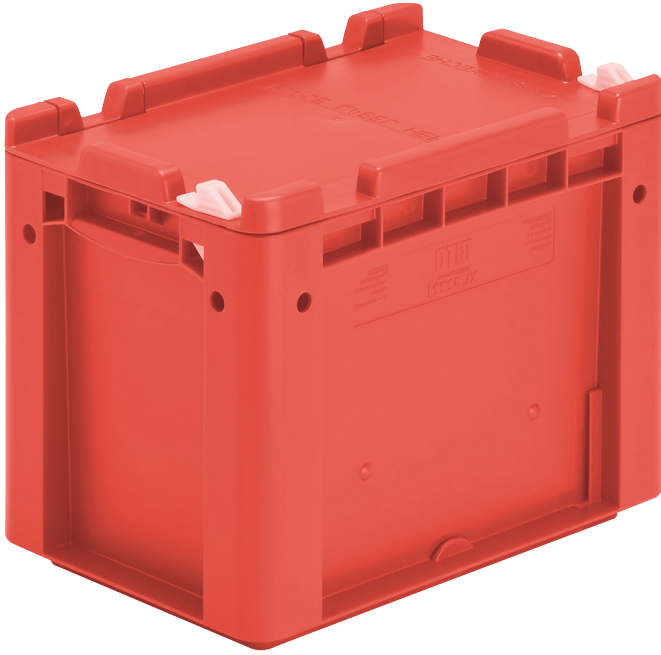

European size stacking containers XL, hinged on one side and closed with 2 snap locks on the other side

XL32221ASDV | Data sheet

Pos. Dimensions, tolerances as specified in DIN 16901

Pos.	Dimensions, tolerances as specified in DIN 16901	
A	Outside length top	300 mm
B	Outside width top	200 mm
C	Height	238 mm

Product features

Weight	1.06 kg
*Load capacity	15 kg
Volume	8.3 litres
Warranty	5 year BITO QUALITY
ESD	ESD version upon request
Temperature range	-20°C to +80°C
Food safety	✓
Material	PP
Stock item	✓
Pcs/pack	1
colour	red
Ref. no.	43-30414

* Load capacity data according to EN 13117 refer to an ambient temperature of 23 °C.

Dimensions, tolerances as specified in DIN 16901

Outside length top	300 mm
Outside width top	200 mm
Height	238 mm
Inside length top	268 mm
Inside width top	168 mm
Inside height	217 mm

Information & Service
www.bitocom

BITO
STORAGE
SYSTEMS

European size stacking containers XL, hinged on one side and closed with 2 snap locks on the other side

XL32221ASDV | Accessories

Covers for palletised loads