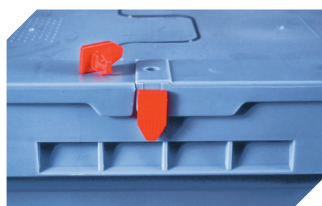

Multi-purpose containers MB, with hinged two-part lid

MBD43171 | Accessories

Security seals
MBP1 - suited for BITOBOX MB
6-10810