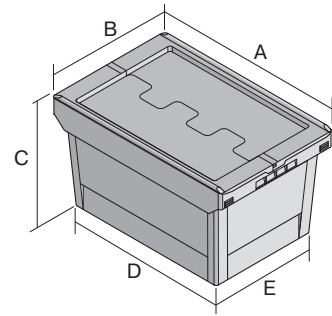

# Multi-purpose containers MB, with hinged two-part lid

## MBD43171 | Data sheet

Pos. Dimensions, tolerances as specified in DIN 16901

Pos.	Dimensions, tolerances as specified in DIN 16901	
A	Outside length top	410 mm
B	Outside width top	300 mm
C	Height	190 mm
D	Base length outside	318 mm
E	Base width outside	240 mm

Product features	*Load capacity as specified in EN 13117
Weight	1.30 kg
*Stacking load	150 kg
*Load capacity	14 kg
Volume	16 litres
Warranty	5 year BITO QUALITY
ESD	ESD version upon request
Temperature range	-20°C to +80°C
Food safety	✓
Material	PP
Stock item	✓
Pcs/pallet	120
Pcs/pack	1
colour	dove blue
Ref. no.	6-16043

Other colours / special colours on request

Dimensions, tolerances as specified in DIN 16901	
Outside length top	410 mm
Outside width top	300 mm
Height	190 mm
Inside length top	349 mm
Inside width top	271 mm
Inside length base	313 mm
Inside width base	235 mm
Inside height	150 mm
Height of stacking rim	50 mm