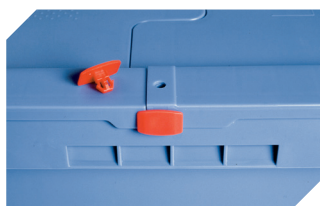

Security seals
MBP2 - suited for BITOBOX MB
6-15705