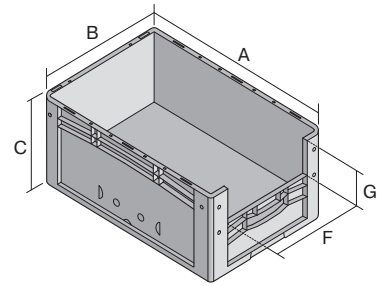

European size stacking containers XL, with short side pick opening

XL64324 | Data sheet

Pos. Dimensions, tolerances as specified in DIN 16901

Pos.	Dimensions, tolerances as specified in DIN 16901	
A	Outside length top	600 mm
B	Outside width top	400 mm
C	Height	320 mm
F	Width of view and pick opening	274 mm
G	Height of view and pick opening	156 mm

Product features

Weight	2.35 kg
*Stacking load	250 kg
*Load capacity	20 kg
Volume	62 litres
Warranty	5 year BITO QUALITY
ESD	ESD version upon request
Temperature range	-20°C to +80°C
Food safety	✓
Material	PP
Stock item	-
Pcs/pack	1
colour	blue
Ref. no.	43-14992

* Load capacity data according to EN 13117 refer to an ambient temperature of 23 °C.

Dimensions, tolerances as specified in DIN 16901

Outside length top	600 mm
Outside width top	400 mm
Height	320 mm
Inside length top	568 mm
Inside width top	368 mm
Inside height	316 mm
Pick opening W x H	274 x 156 mm

Information & Service
www.bitto.com

BITO
 STORAGE
 SYSTEMS

European size stacking containers XL, with short side pick opening **XL64324** | Accessories

Labels
suited for BITOBOX XL and KLT with a height of at least 170 mm
W 210 x H 74 mm
43-14557