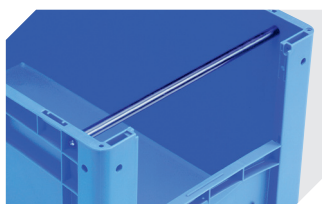

Insertable windows
for European size stacking containers XL
43-18587

Label covers
for European size stacking containers XL
and small parts containers KLT
W 209 x H 67 mm
9-20053

Drop-on lids
for European size stacking containers XL
L 600 x W 400 mm
43-20301

Grip closures
for European size stacking containers XL
with a height of 320 and 420 mm
43-31448

Handles
for European size stacking containers XL
for European size stacking containers BN
L 267 mm
43-9408