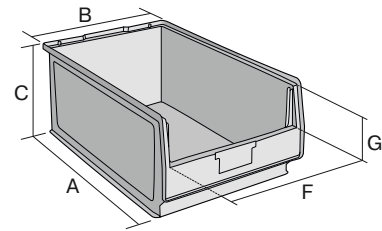

Storage bins PK

PK2 | Data sheet

Pos. Dimensions, Tolerances as specified in DIN 16901

Pos.	Dimensions, Tolerances as specified in DIN 16901	
A	Outside length top	500 mm
B	Outside width top	310 mm
C	Height	200 mm

Features	*Load capacity as specified in EN 13117
Proper weight	1.13 kg
Volume	24 Litres
ESD	No
Food safety	-
Material	PP
Stock item	✓
Pcs/pack	6
Colour	blue
Ref. no.	2-1412

Other colours / special colours on request

Dimensions, Tolerances as specified in DIN 16901	
Outside length top	500 mm
Outside width top	310 mm
Height	200 mm
Inside length top	442 mm
Inside width top	282 mm
Inside height	187 mm

Information & Service
www.bitocom

BITO
 STORAGE
 SYSTEMS

Storage bins PK

PK2 | Accessories

Windows

for storage bins PK
L 277,5 x W 14,5 x H 81 mm
2-1114

Dust covers

for storage bins PK
L 450 x W 300 x H 2 mm
2-1124

Handles