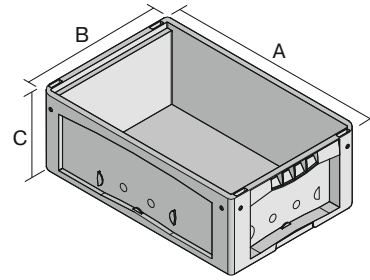

Small parts containers KLT with double base

KLT64120D | Data sheet

Pos. Dimensions, Tolerances as specified in DIN 16901

Pos.	Dimensions, Tolerances as specified in DIN 16901	
A	Outside length top	600 mm
B	Outside width top	400 mm
C	Height	120 mm

Features	*Load capacity as specified in EN 13117
Proper weight	2.21 kg
*Stacking load	500 kg
*Load capacity	75 kg
Volume	16 Litres
Warranty	5 year BITO QUALITY
ESD	ESD version upon request
Temperature range	-20°C to +60°C
Food safety	✓
Material	PP
Stock item	-
Pcs/pack	1
Colour	turquoise
Ref. no.	9-18100

Other colours / special colours on request

Dimensions, Tolerances as specified in DIN 16901	
Outside length top	600 mm
Outside width top	400 mm
Height	120 mm
Inside length top	541 mm
Inside width top	368 mm
Inside height	100 mm

Transport dolly
polypropylene wheels
L 620 x W 420 mm
43-1491

Slot-in divider strips
Material thickness 5 mm
L 1150 x H 180 mm
7-15509

Slot-in divider strips
Material thickness 5 mm
L 1150 x H 50 mm
43-18417