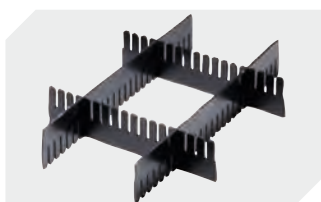

Information & Service
www.bitto.com

BITO
 STORAGE
 SYSTEMS

Small parts containers KLT with double base

KLT64120D | Accessories

Locking systems BS
for small parts containers KLT
7-14434

Labels
W 210 x H 74 mm
43-14557

Transport dolly
polypropylene wheels
L 620 x W 420 mm
43-1491

Slot-in divider strips
Material thickness 5 mm
L 1150 x H 180 mm
7-15509

Slot-in divider strips
Material thickness 5 mm
L 1150 x H 50 mm
43-18417

Slot-in divider strips
Material thickness 5 mm
L 1150 x H 80 mm
43-18418

Slot-in divider strips
Material thickness 10 mm
L 950 x H 55 mm
43-18419

Slot-in divider strips
Material thickness 10 mm
L 950 x H 120 mm
43-18420