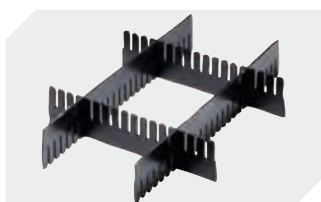

Information & Service
www.bitto.com

BITO
 STORAGE
 SYSTEMS

Small parts containers KLT with double base

KLT64120D | Accessories

Locking systems BS
for small parts containers KLT
7-14434

Labels
W 210 x H 74 mm
43-14557

Transport dolly
polypropylene wheels
L 620 x W 420 mm
43-1491

Slot-in divider strips
Material thickness 5 mm
L 1150 x H 180 mm
7-15509

Slot-in divider strips
Material thickness 5 mm
L 1150 x H 50 mm
43-18417

Slot-in divider strips
Material thickness 5 mm
L 1150 x H 80 mm
43-18418

Slot-in divider strips
Material thickness 10 mm
L 950 x H 55 mm
43-18419

Slot-in divider strips
Material thickness 10 mm
L 950 x H 120 mm
43-18420