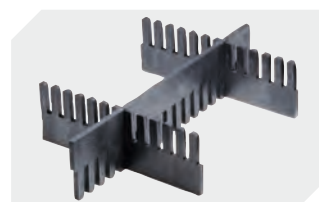

Transport dolly
polypropylene wheels
L 620 x W 420 mm
43-1491

Slot-in divider strips
Material thickness 5 mm
L 1150 x H 180 mm
7-15509

Slot-in divider strips
Material thickness 5 mm
L 1150 x H 50 mm
43-18417

Slot-in divider strips
Material thickness 5 mm
L 1150 x H 80 mm
43-18418

Slot-in divider strips
Material thickness 10 mm
L 950 x H 55 mm
43-18419

Slot-in divider strips
Material thickness 10 mm
L 950 x H 120 mm
43-18420