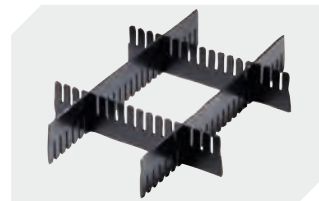

Information & Service
www.bitto.com

BITO
 STORAGE
 SYSTEMS

Small parts containers KLT with double base

KLT64120D | Accessories

Locking systems BS
for small parts containers KLT
7-14434

Labels
W 210 x H 74 mm
43-14557

Transport dolly
polypropylene wheels
L 620 x W 420 mm
43-1491

Slot-in divider strips
Material thickness 5 mm
L 1150 x H 180 mm
7-15509

Slot-in divider strips
Material thickness 5 mm
L 1150 x H 50 mm
43-18417

Slot-in divider strips
Material thickness 5 mm
L 1150 x H 80 mm
43-18418

Slot-in divider strips
Material thickness 10 mm
L 950 x H 55 mm
43-18419

Slot-in divider strips
Material thickness 10 mm
L 950 x H 120 mm
43-18420