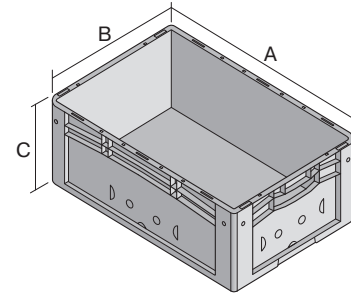

# European size stacking containers XL, with perforated base and perforated sides XL64223 | Data sheet

Pos. Dimensions, tolerances as specified in DIN 16901

Pos.	Dimensions, tolerances as specified in DIN 16901	
A	Outside length top	600 mm
B	Outside width top	400 mm
C	Height	220 mm

## Product features

Weight	1.87 kg
*Stacking load	300 kg
*Load capacity	35 kg
Volume	38 litres
Warranty	5 year BITO QUALITY
ESD	ESD version upon request
Temperature range	-20°C to +80°C
Food safety	✓
Material	PP
Stock item	✓
Pcs/pack	1
colour	blue
Ref. no.	43-18487

## Dimensions, tolerances as specified in DIN 16901

Outside length top	600 mm
Outside width top	400 mm
Height	220 mm
Inside length top	568 mm
Inside width top	368 mm
Inside length base	559 mm
Inside width base	359 mm
Inside height	202 mm