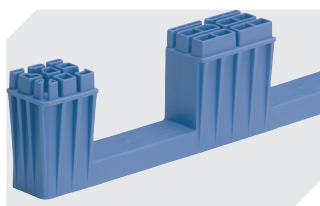

Information & Service
www.bitto.com

BITO
 STORAGE
 SYSTEMS

Multi-purpose containers MB with double base

MB86321D | Accessories

Label covers
for multi-purpose containers MB
W 60 x H 80.4 mm
6-15244

Connector clips
6-15625

Add-on fork entry shoes
for multi-purpose containers MB
L 800 x W 600 mm
6-19330

Transport dollies
for multi-purpose containers sized
800 x 400 mm and 800 x 600 mm
L 720 x W 540 mm
6-19439

Document pockets
self-adhesive
2 sides open
L 145 x W 100 mm
46-21108

Drop-on lid
for multi-purpose containers MB
L 800 x W 600 mm
6-22546

Document pockets
self-adhesive
3 sides open
L 175 x W 105 mm
6-5031