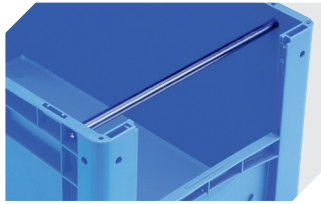

Handles

for European size stacking containers XL
for European size stacking containers BN
L 557 mm

43-22624