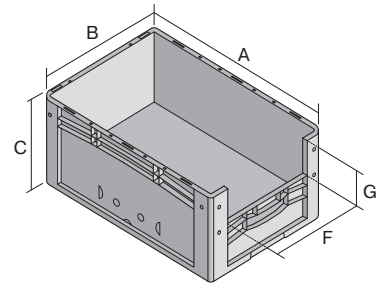

European size stacking containers XL, with short side pick opening

XL86224 | Data sheet

Pos. Dimensions, tolerances as specified in DIN 16901

| Pos. | Dimensions, tolerances as specified in DIN 16901 | |
|------|--|--------|
| A | Outside length top | 800 mm |
| B | Outside width top | 600 mm |
| C | Height | 220 mm |
| F | Width of view and pick opening | 459 mm |
| G | Height of view and pick opening | 103 mm |

| Product features | *Load capacity as specified in EN 13117 |
|-------------------|---|
| Weight | 4.34 kg |
| *Stacking load | 500 kg |
| *Load capacity | 60 kg |
| Volume | 86 litres |
| Warranty | 5 year BITO QUALITY |
| ESD | ESD version upon request |
| Temperature range | -20°C to +80°C |
| Food safety | ✓ |
| Material | PP |
| Stock item | ✓ |
| Pcs/pack | 1 |
| colour | blue |
| Ref. no. | 43-22598 |

Other colours / special colours on request

| Dimensions, tolerances as specified in DIN 16901 | |
|--|--------------|
| Outside length top | 800 mm |
| Outside width top | 600 mm |
| Height | 220 mm |
| Inside length top | 762 mm |
| Inside width top | 562 mm |
| Inside height | 215 mm |
| Pick opening W x H | 459 x 103 mm |

Information & Service
www.bito.com

BITO
 LAGERTECHNIK

European size stacking containers XL, with short side pick opening **XL86224** | Accessories

Transport dollies

for containers sized 800 x 600 mm
L 800 x W 600 mm