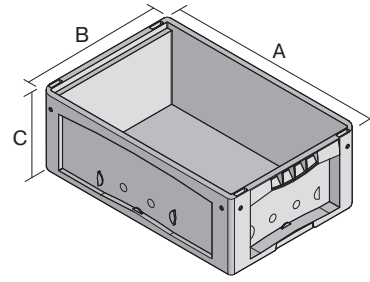

Small parts containers KLT, with hinged two-part lid

KLTD64120 | Data sheet

Pos. Dimensions, tolerances as specified in DIN 16901

Pos.	Dimensions, tolerances as specified in DIN 16901	
A	Outside length top	600 mm
B	Outside width top	400 mm
C	Height	138 mm

Product features

Weight	2.60 kg
*Stacking load	500 kg
*Load capacity	30 kg
Volume	19 litres
Warranty	5 year BITO QUALITY
ESD	ESD version upon request
Temperature range	-20°C to +80°C
Food safety	✓
Material	PP
Stock item	✓
Pcs/pack	1
colour	turquoise
Ref. no.	9-18098

* Load capacity data according to EN 13117 refer to an ambient temperature of 23 °C.

Dimensions, tolerances as specified in DIN 16901

Outside length top	600 mm
Outside width top	400 mm
Height	138 mm
Inside length top	541 mm
Inside width top	368 mm
Inside height	116 mm

Transport dollies

rubber wheels

L 620 x W 420 mm

43-21883

Document pockets

self-adhesive

3 sides open

L 175 x W 105 mm