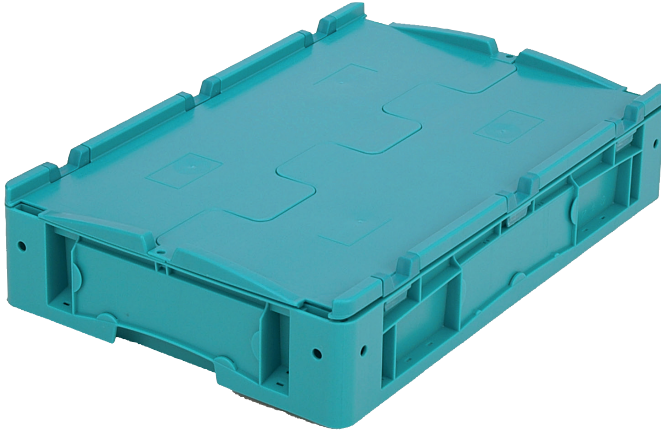

Small parts containers KLT, with hinged two-part lid

KLTD64120 | Data sheet

Pos. Dimensions, tolerances as specified in DIN 16901

Pos.	Dimensions, tolerances as specified in DIN 16901	
A	Outside length top	600 mm
B	Outside width top	400 mm
C	Height	138 mm

Product features

Weight	2.60 kg
*Stacking load	500 kg
*Load capacity	30 kg
Volume	19 litres
Warranty	5 year BITO QUALITY
ESD	ESD version upon request
Temperature range	-20°C to +80°C
Food safety	✓
Material	PP
Stock item	✓
Pcs/pack	1
colour	turquoise
Ref. no.	9-18098

Information & Service
www.bito.com

BITO
 STORAGE
 SYSTEMS

Small parts containers KLT, with hinged two-part lid KLTD64120 | Accessories

Labels

suited for BITOBOX XL and KLT with a height of at least 170 mm

Transport dollies

rubber wheels

L 620 x W 420 mm

43-21883

Document pockets

self-adhesive

3 sides open

L 175 x W 105 mm