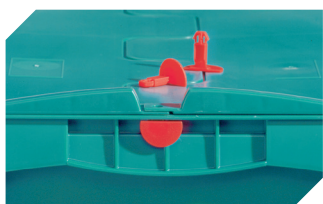

Information & Service
www.bito.com

BITO
 STORAGE
 SYSTEMS

Small parts containers KLT, with hinged two-part lid KLTD64120 | Accessories

Labels

suited for BITOBOX XL and KLT with a height of at least 170 mm

W 210 x H 74 mm

43-14557

Security seals

for European size stacking containers XL and small parts containers KLT

9-16271

Slot-in divider strips

Material thickness 5 mm

L 1150 x H 50 mm