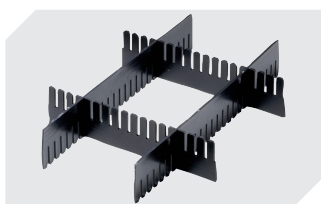

W 210 x H 74 mm

43-14557

Security seals

for European size stacking containers XL and small parts containers KLT

9-16271

Slot-in divider strips

Material thickness 5 mm

L 1150 x H 50 mm