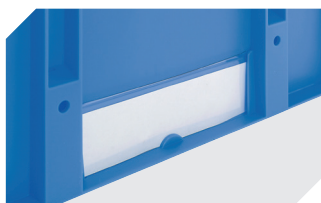

Label covers

for European size stacking containers XL and small parts containers KLT

W 209 x H 67 mm

9-20053