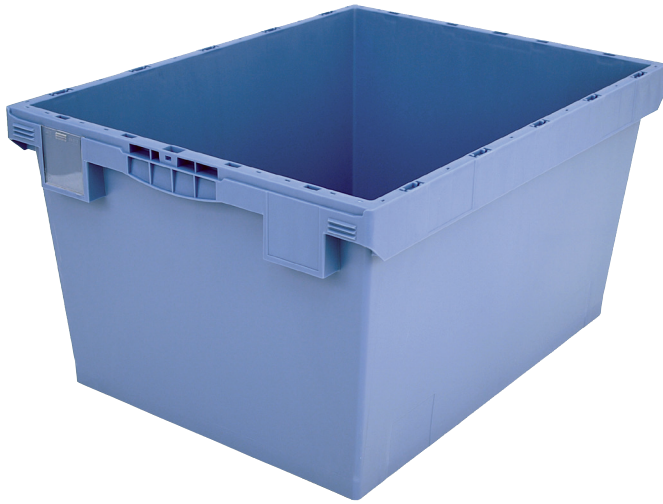

Multi-purpose containers MB with ribbed base

MB86421R | Data sheet

Pos. Dimensions, tolerances as specified in DIN 16901

| Pos. | Dimensions, tolerances as specified in DIN 16901 | |
|------|--|--------|
| A | Outside length top | 800 mm |
| B | Outside width top | 600 mm |
| C | Height | 423 mm |
| D | Base length outside | 690 mm |
| E | Base width outside | 508 mm |

| Product features | *Load capacity as specified in EN 13117 |
|-------------------|---|
| Weight | 6.01 kg |
| *Load capacity | 75 kg |
| Volume | 151 litres |
| Warranty | 5 year BITO QUALITY |
| ESD | ESD version upon request |
| Temperature range | -20°C to +80°C |
| Food safety | ✓ |
| Material | PP |
| Stock item | ✓ |
| Pcs/pallet | 24 |
| Pcs/pack | 1 |
| colour | dove blue |
| Ref. no. | 6-15256 |

Information & Service
www.bito.com

BITO
 STORAGE
 SYSTEMS

Multi-purpose containers MB with ribbed base

MB86421R | Accessories

Label covers
for multi-purpose containers MB
W 60 x H 80.4 mm
6-15244

Connector clips
6-15625

Transport dollies
for multi-purpose containers sized
800 x 400 mm and 800 x 600 mm
L 720 x W 540 mm
6-19439

Document pockets
self-adhesive
2 sides open
L 145 x W 100 mm
46-21108

Drop-on lid
for multi-purpose containers MB
L 800 x W 600 mm
6-22546