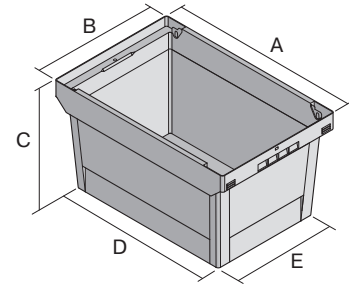

Multi-purpose containers MB with ribbed base

MB86421R | Data sheet

Pos. Dimensions, tolerances as specified in DIN 16901

| Pos. | Dimensions, tolerances as specified in DIN 16901 | |
|------|--|--------|
| A | Outside length top | 800 mm |
| B | Outside width top | 600 mm |
| C | Height | 423 mm |
| D | Base length outside | 690 mm |
| E | Base width outside | 508 mm |

| Product features | *Load capacity as specified in EN 13117 |
|-------------------|---|
| Weight | 6.01 kg |
| *Load capacity | 75 kg |
| Volume | 151 litres |
| Warranty | 5 year BITO QUALITY |
| ESD | ESD version upon request |
| Temperature range | -20°C to +80°C |
| Food safety | ✓ |
| Material | PP |
| Stock item | ✓ |
| Pcs/pallet | 24 |
| Pcs/pack | 1 |
| colour | dove blue |
| Ref. no. | 6-15256 |

Other colours / special colours on request

| Dimensions, tolerances as specified in DIN 16901 | |
|--|--------|
| Outside length top | 800 mm |
| Outside width top | 600 mm |
| Height | 423 mm |
| Inside length top | 742 mm |
| Inside width top | 560 mm |
| Inside length base | 682 mm |
| Inside width base | 500 mm |
| Height of stacking rim | 70 mm |

Transport dollies
for multi-purpose containers sized
800 x 400 mm and 800 x 600 mm
L 720 x W 540 mm
6-19439

Document pockets
self-adhesive
2 sides open
L 145 x W 100 mm
46-21108

Drop-on lid
for multi-purpose containers MB
L 800 x W 600 mm
6-22546