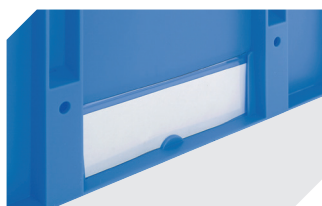

Multi-purpose containers MB with ribbed base

MB86421R | Accessories

Label covers
for multi-purpose containers MB
W 60 x H 80.4 mm
6-15244