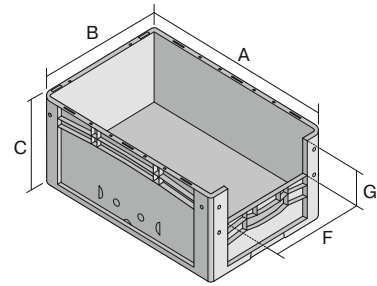

European size stacking containers XL, with short side pick opening

XL86424 | Data sheet

Pos. Dimensions, Tolerances as specified in DIN 16901

Pos.	Dimensions, Tolerances as specified in DIN 16901	
A	Outside length top	800 mm
B	Outside width top	600 mm
C	Height	420 mm
F	Width of view and pick opening	459 mm
G	Height of view and pick opening	203 mm

Features	*Load capacity as specified in EN 13117
Proper weight	6.38 kg
*Stacking load	500 kg
*Load capacity	60 kg
Volume	170 Litres
Warranty	5 year BITO QUALITY
ESD	ESD version upon request
Temperature range	-20°C to +90°C
Food safety	✓
Material	PP
Stock item	✓
Pcs/pack	1
Colour	blue
Ref. no.	43-22560

Other colours / special colours on request

Dimensions, Tolerances as specified in DIN 16901	
Outside length top	800 mm
Outside width top	600 mm
Height	420 mm
Inside length top	762 mm
Inside width top	562 mm
Inside height	415 mm
Pick opening W x H	459 x 203 mm

Information & Service
www.bitto.com

BITO
 STORAGE
 SYSTEMS

European size stacking containers XL, with short side pick opening **XL86424** | Accessories

Transport dolly
for containers sized 800 x 600 mm
L 800 x W 600 mm
43-1150