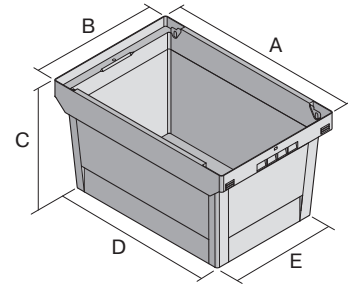

Multi-purpose containers MB, with mounted stacking rails

MBB84421 | Data sheet

Pos. Dimensions, tolerances as specified in DIN 16901

Pos.	Dimensions, tolerances as specified in DIN 16901	
A	Outside length top	800 mm
B	Outside width top	400 mm
C	Height	423 mm
D	Base length outside	705 mm
E	Base width outside	335 mm

Product features	*Load capacity as specified in EN 13117
Weight	4.80 kg
*Stacking load	200 kg
*Load capacity	35 kg
Volume	100 litres
Warranty	5 year BITO QUALITY
ESD	ESD version upon request
Temperature range	-20°C to +80°C
Food safety	✓
Material	PP
Stock item	✓
Pcs/pallet	48
Pcs/pack	1
colour	dove blue
Ref. no.	6-5050

Other colours / special colours on request

Dimensions, tolerances as specified in DIN 16901	
Outside length top	800 mm
Outside width top	400 mm
Height	423 mm
Inside length top	740 mm
Inside width top	367 mm
Inside length base	697 mm
Inside width base	324 mm
Inside height	405 mm
Height of stacking rim	100 mm

Printed message	
Pad printing area on short side (front)	240 x 100 mm
Pad printing area on short side (rear)	240 x 100 mm
Pad printing area on long side	250 x 100 mm
Screen printing area on short side	210 x 180 mm
Screen printing area on short side (rear)	210 x 180 mm
Screen printing area on long side	580 x 160 mm
Hot foil printing area on short side (front)	240 x 100 mm
Hot foil printing area on short side (rear)	240 x 100 mm
Hot foil printing area on long side	250 x 100 mm
Injection mold printing area on long side	235 x 70 mm