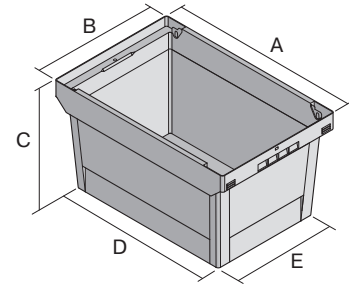

Multi-purpose containers MB, standard version

MB64171 | Data sheet

Pos. Dimensions, tolerances as specified in DIN 16901

Pos.	Dimensions, tolerances as specified in DIN 16901	
A	Outside length top	600 mm
B	Outside width top	400 mm
C	Height	173 mm
D	Base length outside	505 mm
E	Base width outside	335 mm

Product features

Weight	1.71 kg
*Load capacity	25 kg
Volume	29 litres
Warranty	5 year BITO QUALITY
ESD	ESD version upon request
Temperature range	-20°C to +80°C
Food safety	✓
Material	PP
Stock item	✓
Pcs/pallet	100
Pcs/pack	1
colour	dove blue
Ref. no.	6-11090

* Load capacity data according to EN 13117 refer to an ambient temperature of 23 °C.

Dimensions, tolerances as specified in DIN 16901

Outside length top	600 mm
Outside width top	400 mm
Height	173 mm
Inside length top	540 mm
Inside width top	371 mm
Inside length base	498 mm
Inside width base	329 mm
Inside height	165 mm
Height of stacking rim	50 mm