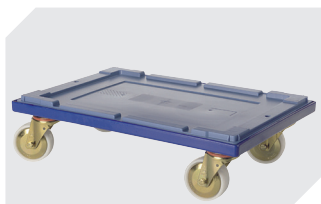

Product features

Weight	1.71 kg
*Load capacity	25 kg
Volume	29 litres
Warranty	5 year BITO QUALITY
ESD	ESD version upon request
Temperature range	-20°C to +80°C
Food safety	✓
Material	PP
Stock item	✓
Pcs/pallet	100
Pcs/pack	1
colour	dove blue
Ref. no.	6-11090

Information & Service
www.bito.com

BITO
 STORAGE
 SYSTEMS

Multi-purpose containers MB, standard version

MB64171 | Accessories

Drop-on lid
for multi-purpose containers MB
L 600 x W 400 mm
6-30276

Transport dollies
for multi-purpose containers sized
600 x 400 mm
L 620 x W 420 mm
6-15510

Connector clips
6-15625

Document pockets
self-adhesive
2 sides open
L 145 x W 100 mm
46-21108

Document pockets
self-adhesive
3 sides open
L 175 x W 105 mm
6-5031

Sides with bag holder notches
demountable
6-31553